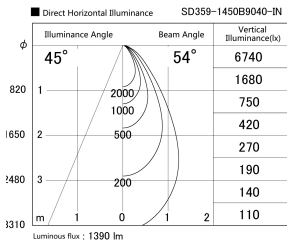

Item no. SD359-1450B9040-IN

Series Name: Lens type Cylinder  
Tracklight (Internal Drive) (SD359-IN)

Installation	Track mount
Type	Lens type Cylinder Tracklight (Internal Drive) (SD359-IN)
Fixture wattage	14W
Beam angle	54
Color Temp.	4000K
CRI	Ra>90
Luminous	1391 lm
Body	Die-cast aluminum alloy
Body finish	Black
Trim finish	Black
Reflector finish	N/A
IP Rate	IP20
Light source	COB module
Input Voltage	AC220~240V
Dimming Type	Non-Dimmable
Certificate	CE,CCC
Cut Hole	N/A