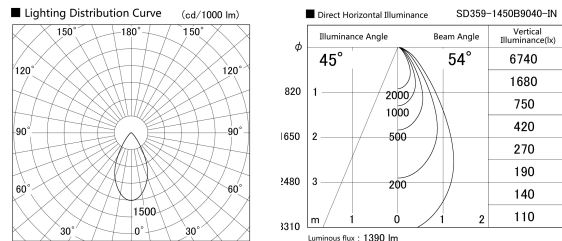

Item no. SD359-1450B9040-IN

Series Name: Lens type Cylinder  
Tracklight (Internal Drive) (SD359-IN)

Installation	Track mount
Type	
Fixture wattage	14W
Beam angle	54
Color Temp.	4000K
CRI	Ra>90
Luminous	1391 lm
Body	Die-cast aluminum alloy
Body finish	Black
Trim finish	Black
Reflector finish	N/A
IP Rate	IP20
Light source	COB module
Input Voltage	AC220~240V
Dimming Type	Non-Dimmable
Certificate	CE,CCC
Cut Hole	N/A