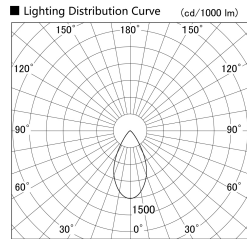

Item no. SD359-1450B9040-IN

Series Name: Lens type Cylinder  
Tracklight (Internal Drive) (SD359-IN)

Installation	Track mount
Type	Lens type Cylinder Tracklight (Internal Drive) (SD359-IN)
Fixture wattage	14W
Beam angle	54
Color Temp.	4000K
CRI	Ra>90
Luminous	1391 lm
Body	Die-cast aluminum alloy
Body finish	Black
Trim finish	Black
Reflector finish	N/A
IP Rate	IP20
Light source	COB module
Input Voltage	AC220~240V
Dimming Type	Non-Dimmable
Certificate	CE,CCC
Cut Hole	N/A