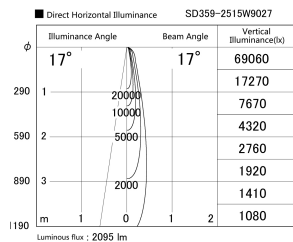

Item no. SD359-2515W9027

Series Name: Lens type Cylinder Tracklight (SD359)

Installation	Track mount
Type	
Fixture wattage	24.3W
Beam angle	17deg
Color Temp.	2700K
CRI	Ra>90
Luminous	2095 lm
Body	Die-cast aluminum alloy
Body finish	White
Trim finish	White
Reflector finish	N/A
IP Rate	IP20
Light source	COB module
Input Voltage	AC220~240V
Dimming Type	Non-Dimmable
Certificate	CE,CCC
Cut Hole	N/A