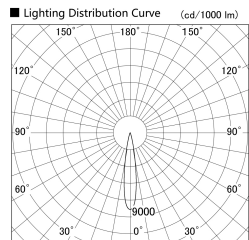

Item no. SD359-2515W9027

Series Name: Lens type Cylinder
Tracklight (SD359)

Installation	Track mount
Type	Lens type Cylinder Tracklight (SD359)
Fixture wattage	24.3W
Beam angle	17deg
Color Temp.	2700K
CRI	Ra>90
Luminous	2095 lm
Body	Die-cast aluminum alloy
Body finish	White
Trim finish	White
Reflector finish	N/A
IP Rate	IP20
Light source	COB module
Input Voltage	AC220~240V
Dimming Type	Non-Dimmable
Certificate	CE,CCC
Cut Hole	N/A