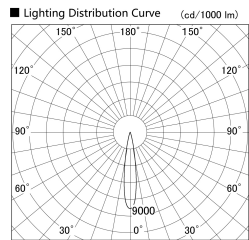

Item no. SD359-2515W9027

Series Name: Lens type Cylinder Tracklight (SD359)

Installation	Track mount
Type	
Fixture wattage	24.3W
Beam angle	17deg
Color Temp.	2700K
CRI	Ra>90
Luminous	2095 lm
Body	Die-cast aluminum alloy
Body finish	White
Trim finish	White
Reflector finish	N/A
IP Rate	IP20
Light source	COB module
Input Voltage	AC220~240V
Dimming Type	Non-Dimmable
Certificate	CE,CCC
Cut Hole	N/A