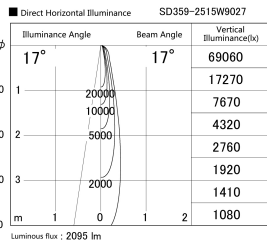

Item no. SD359-2515W9027

Series Name: Lens type Cylinder
Tracklight (SD359)

Installation	Track mount
Type	Lens type Cylinder Tracklight (SD359)
Fixture wattage	24.3W
Beam angle	17deg
Color Temp.	2700K
CRI	Ra>90
Luminous	2095 lm
Body	Die-cast aluminum alloy
Body finish	White
Trim finish	White
Reflector finish	N/A
IP Rate	IP20
Light source	COB module
Input Voltage	AC220~240V
Dimming Type	Non-Dimmable
Certificate	CE,CCC
Cut Hole	N/A