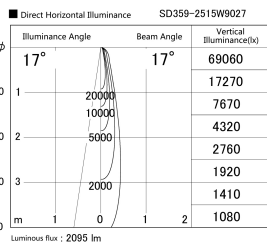

Item no. SD359-2515W9027

Series Name: Lens type Cylinder
Tracklight (SD359)

Installation	Track mount
Type	Lens type Cylinder Tracklight (SD359)
Fixture wattage	24.3W
Beam angle	17deg
Color Temp.	2700K
CRI	Ra>90
Luminous	2095 lm
Body	Die-cast aluminum alloy
Body finish	White
Trim finish	White
Reflector finish	N/A
IP Rate	IP20
Light source	COB module
Input Voltage	AC220~240V
Dimming Type	Non-Dimmable
Certificate	CE,CCC
Cut Hole	N/A