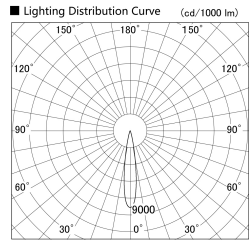

Item no. SD359-2515W9027

Series Name: Lens type Cylinder
Tracklight (SD359)

Installation	Track mount
Type	Lens type Cylinder Tracklight (SD359)
Fixture wattage	24.3W
Beam angle	17deg
Color Temp.	2700K
CRI	Ra>90
Luminous	2095 lm
Body	Die-cast aluminum alloy
Body finish	White
Trim finish	White
Reflector finish	N/A
IP Rate	IP20
Light source	COB module
Input Voltage	AC220~240V
Dimming Type	Non-Dimmable
Certificate	CE,CCC
Cut Hole	N/A