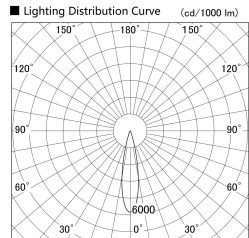

Item no. SD359-2520W9027

Series Name: Lens type Cylinder
Tracklight (SD359)

Installation	Track mount
Type	Lens type Cylinder Tracklight (SD359)
Fixture wattage	24.3W
Beam angle	22deg
Color Temp.	2700K
CRI	Ra>90
Luminous	2156 lm
Body	Die-cast aluminum alloy
Body finish	White
Trim finish	White
Reflector finish	N/A
IP Rate	IP20
Light source	COB module
Input Voltage	AC220~240V
Dimming Type	Non-Dimmable
Certificate	CE,CCC
Cut Hole	N/A