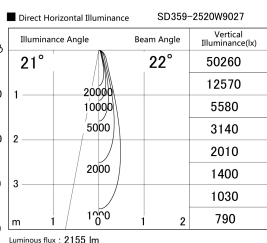

Item no. SD359-2520W9027

Series Name: Lens type Cylinder  
Tracklight (SD359)

Installation	Track mount
Type	
Fixture wattage	24.3W
Beam angle	22deg
Color Temp.	2700K
CRI	Ra>90
Luminous	2156 lm
Body	Die-cast aluminum alloy
Body finish	White
Trim finish	White
Reflector finish	N/A
IP Rate	IP20
Light source	COB module
Input Voltage	AC220~240V
Dimming Type	Non-Dimmable
Certificate	CE,CCC
Cut Hole	N/A