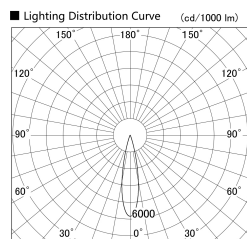

Item no. SD359-2520W9027

Series Name: Lens type Cylinder  
Tracklight (SD359)

Installation	Track mount
Type	
Fixture wattage	24.3W
Beam angle	22deg
Color Temp.	2700K
CRI	Ra>90
Luminous	2156 lm
Body	Die-cast aluminum alloy
Body finish	White
Trim finish	White
Reflector finish	N/A
IP Rate	IP20
Light source	COB module
Input Voltage	AC220~240V
Dimming Type	Non-Dimmable
Certificate	CE,CCC
Cut Hole	N/A