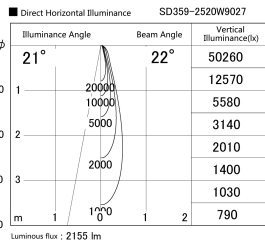

Item no. SD359-2520W9027

Series Name: Lens type Cylinder
Tracklight (SD359)

Installation	Track mount
Type	Lens type Cylinder Tracklight (SD359)
Fixture wattage	24.3W
Beam angle	22deg
Color Temp.	2700K
CRI	Ra>90
Luminous	2156 lm
Body	Die-cast aluminum alloy
Body finish	White
Trim finish	White
Reflector finish	N/A
IP Rate	IP20
Light source	COB module
Input Voltage	AC220~240V
Dimming Type	Non-Dimmable
Certificate	CE,CCC
Cut Hole	N/A