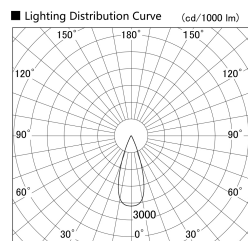

Item no. SD359-2535W9027

Series Name: Lens type Cylinder
Tracklight (SD359)

Installation	Track mount
Type	Lens type Cylinder Tracklight (SD359)
Fixture wattage	24.3W
Beam angle	36deg
Color Temp.	2700K
CRI	Ra>90
Luminous	2128 lm
Body	Die-cast aluminum alloy
Body finish	White
Trim finish	White
Reflector finish	N/A
IP Rate	IP20
Light source	COB module
Input Voltage	AC220~240V
Dimming Type	Non-Dimmable
Certificate	CE,CCC
Cut Hole	N/A