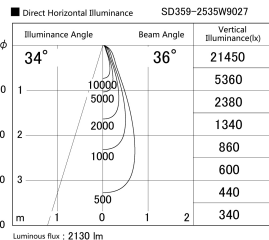

Item no. SD359-2535W9027

Series Name: Lens type Cylinder
Tracklight (SD359)

Installation	Track mount
Type	Lens type Cylinder Tracklight (SD359)
Fixture wattage	24.3W
Beam angle	36deg
Color Temp.	2700K
CRI	Ra>90
Luminous	2128 lm
Body	Die-cast aluminum alloy
Body finish	White
Trim finish	White
Reflector finish	N/A
IP Rate	IP20
Light source	COB module
Input Voltage	AC220~240V
Dimming Type	Non-Dimmable
Certificate	CE,CCC
Cut Hole	N/A