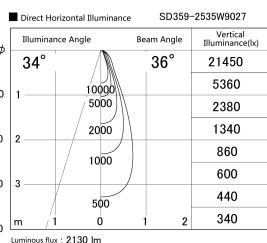

Item no. SD359-2535W9027

Series Name: Lens type Cylinder
Tracklight (SD359)

Installation	Track mount
Type	
Fixture wattage	24.3W
Beam angle	36deg
Color Temp.	2700K
CRI	Ra>90
Luminous	2128 lm
Body	Die-cast aluminum alloy
Body finish	White
Trim finish	White
Reflector finish	N/A
IP Rate	IP20
Light source	COB module
Input Voltage	AC220~240V
Dimming Type	Non-Dimmable
Certificate	CE,CCC
Cut Hole	N/A