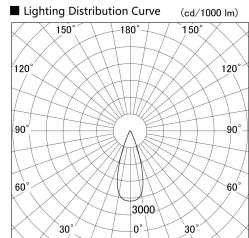

Item no. SD359-2535W9027

Series Name: Lens type Cylinder
Tracklight (SD359)

Installation	Track mount
Type	Lens type Cylinder Tracklight (SD359)
Fixture wattage	24.3W
Beam angle	36deg
Color Temp.	2700K
CRI	Ra>90
Luminous	2128 lm
Body	Die-cast aluminum alloy
Body finish	White
Trim finish	White
Reflector finish	N/A
IP Rate	IP20
Light source	COB module
Input Voltage	AC220~240V
Dimming Type	Non-Dimmable
Certificate	CE,CCC
Cut Hole	N/A