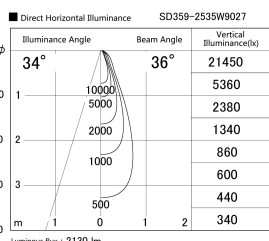

Item no. SD359-2535W9027

Series Name: Lens type Cylinder
Tracklight (SD359)

Installation	Track mount
Type	Lens type Cylinder Tracklight (SD359)
Fixture wattage	24.3W
Beam angle	36deg
Color Temp.	2700K
CRI	Ra>90
Luminous	2128 lm
Body	Die-cast aluminum alloy
Body finish	White
Trim finish	White
Reflector finish	N/A
IP Rate	IP20
Light source	COB module
Input Voltage	AC220~240V
Dimming Type	Non-Dimmable
Certificate	CE,CCC
Cut Hole	N/A