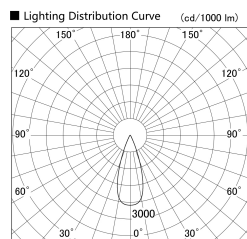

Item no. SD359-2535W9027

Series Name: Lens type Cylinder
Tracklight (SD359)

Installation	Track mount
Type	
Fixture wattage	24.3W
Beam angle	36deg
Color Temp.	2700K
CRI	Ra>90
Luminous	2128 lm
Body	Die-cast aluminum alloy
Body finish	White
Trim finish	White
Reflector finish	N/A
IP Rate	IP20
Light source	COB module
Input Voltage	AC220~240V
Dimming Type	Non-Dimmable
Certificate	CE,CCC
Cut Hole	N/A