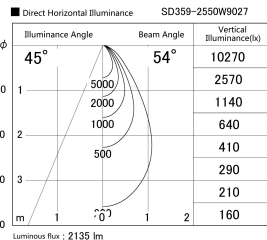

Item no. SD359-2550W9027

Series Name: Lens type Cylinder
Tracklight (SD359)

| | |
|------------------|--|
| Installation | Track mount |
| Type | Lens type Cylinder Tracklight (SD359) |
| Fixture wattage | 24.3W |
| Beam angle | 54deg |
| Color Temp. | 2700K |
| CRI | Ra>90 |
| Luminous | 2137 lm |
| Body | Die-cast aluminum alloy |
| Body finish | White |
| Trim finish | White |
| Reflector finish | N/A |
| IP Rate | IP20 |
| Light source | COB module |
| Input Voltage | AC220~240V |
| Dimming Type | Non-Dimmable |
| Certificate | CE,CCC |
| Cut Hole | N/A |