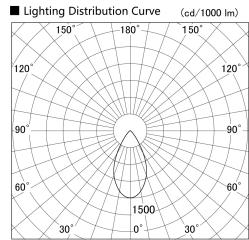

Item no. SD359-2550W9027

Series Name: Lens type Cylinder
Tracklight (SD359)

| | |
|------------------|--|
| Installation | Track mount |
| Type | Lens type Cylinder Tracklight (SD359) |
| Fixture wattage | 24.3W |
| Beam angle | 54deg |
| Color Temp. | 2700K |
| CRI | Ra>90 |
| Luminous | 2137 lm |
| Body | Die-cast aluminum alloy |
| Body finish | White |
| Trim finish | White |
| Reflector finish | N/A |
| IP Rate | IP20 |
| Light source | COB module |
| Input Voltage | AC220~240V |
| Dimming Type | Non-Dimmable |
| Certificate | CE,CCC |
| Cut Hole | N/A |