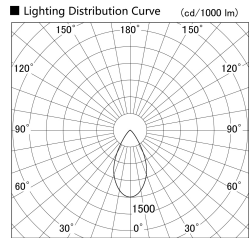

Item no. SD359-2550W9027

Series Name: Lens type Cylinder
Tracklight (SD359)

Installation	Track mount
Type	
Fixture wattage	24.3W
Beam angle	54deg
Color Temp.	2700K
CRI	Ra>90
Luminous	2137 lm
Body	Die-cast aluminum alloy
Body finish	White
Trim finish	White
Reflector finish	N/A
IP Rate	IP20
Light source	COB module
Input Voltage	AC220~240V
Dimming Type	Non-Dimmable
Certificate	CE,CCC
Cut Hole	N/A