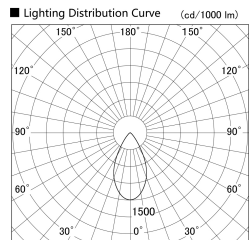

Item no. SD359-2550W9027

Series Name: Lens type Cylinder
Tracklight (SD359)

Installation	Track mount
Type	Lens type Cylinder Tracklight (SD359)
Fixture wattage	24.3W
Beam angle	54deg
Color Temp.	2700K
CRI	Ra>90
Luminous	2137 lm
Body	Die-cast aluminum alloy
Body finish	White
Trim finish	White
Reflector finish	N/A
IP Rate	IP20
Light source	COB module
Input Voltage	AC220~240V
Dimming Type	Non-Dimmable
Certificate	CE,CCC
Cut Hole	N/A