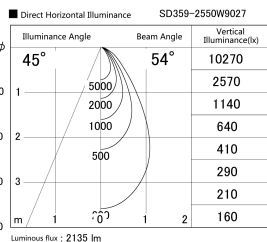

Item no. SD359-2550W9027

Series Name: Lens type Cylinder
Tracklight (SD359)

Installation	Track mount
Type	Lens type Cylinder Tracklight (SD359)
Fixture wattage	24.3W
Beam angle	54deg
Color Temp.	2700K
CRI	Ra>90
Luminous	2137 lm
Body	Die-cast aluminum alloy
Body finish	White
Trim finish	White
Reflector finish	N/A
IP Rate	IP20
Light source	COB module
Input Voltage	AC220~240V
Dimming Type	Non-Dimmable
Certificate	CE,CCC
Cut Hole	N/A