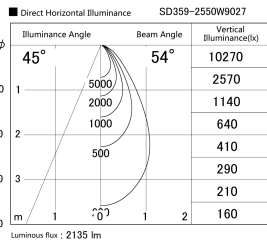

Item no. SD359-2550W9027

Series Name: Lens type Cylinder
Tracklight (SD359)

Installation	Track mount
Type	
Fixture wattage	24.3W
Beam angle	54deg
Color Temp.	2700K
CRI	Ra>90
Luminous	2137 lm
Body	Die-cast aluminum alloy
Body finish	White
Trim finish	White
Reflector finish	N/A
IP Rate	IP20
Light source	COB module
Input Voltage	AC220~240V
Dimming Type	Non-Dimmable
Certificate	CE,CCC
Cut Hole	N/A