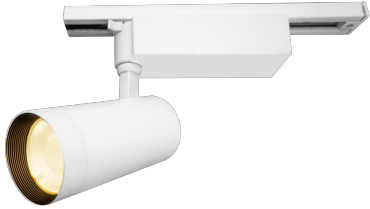

Item no. SD359-2115W9027

Series Name: Lens type Cylinder  
Tracklight (SD359)

Installation	Track mount
Type	
Fixture wattage	21W
Beam angle	17deg
Color Temp.	2700K
CRI	Ra>90
Luminous	1771 lm
Body	Die-cast aluminum alloy
Body finish	White
Trim finish	White
Reflector finish	N/A
IP Rate	IP20
Light source	COB module
Input Voltage	AC220~240V
Dimming Type	Non-Dimmable
Certificate	CE,CCC
Cut Hole	N/A