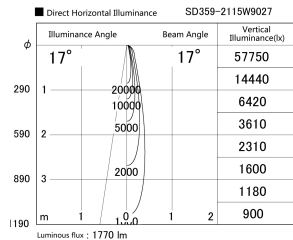

Item no. SD359-2115W9027

Series Name: Lens type Cylinder  
Tracklight (SD359)

Installation	Track mount
Type	
Fixture wattage	21W
Beam angle	17deg
Color Temp.	2700K
CRI	Ra>90
Luminous	1771 lm
Body	Die-cast aluminum alloy
Body finish	White
Trim finish	White
Reflector finish	N/A
IP Rate	IP20
Light source	COB module
Input Voltage	AC220~240V
Dimming Type	Non-Dimmable
Certificate	CE,CCC
Cut Hole	N/A