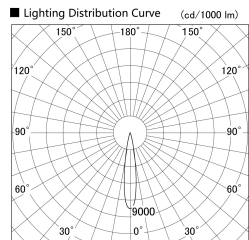

Item no. SD359-2115W9027

Series Name: Lens type Cylinder  
Tracklight (SD359)

Installation	Track mount
Type	Lens type Cylinder Tracklight (SD359)
Fixture wattage	21W
Beam angle	17deg
Color Temp.	2700K
CRI	Ra>90
Luminous	1771 lm
Body	Die-cast aluminum alloy
Body finish	White
Trim finish	White
Reflector finish	N/A
IP Rate	IP20
Light source	COB module
Input Voltage	AC220~240V
Dimming Type	Non-Dimmable
Certificate	CE,CCC
Cut Hole	N/A