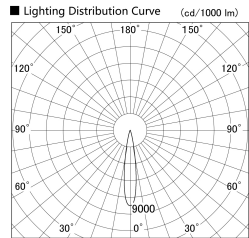

Item no. SD359-2115W9027

Series Name: Lens type Cylinder  
Tracklight (SD359)

Installation	Track mount
Type	
Fixture wattage	21W
Beam angle	17deg
Color Temp.	2700K
CRI	Ra>90
Luminous	1771 lm
Body	Die-cast aluminum alloy
Body finish	White
Trim finish	White
Reflector finish	N/A
IP Rate	IP20
Light source	COB module
Input Voltage	AC220~240V
Dimming Type	Non-Dimmable
Certificate	CE,CCC
Cut Hole	N/A