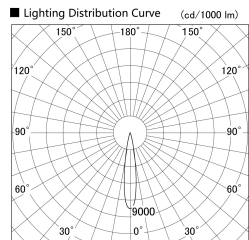

Item no. SD359-2115W9027

Series Name: Lens type Cylinder
Tracklight (SD359)

Installation	Track mount
Type	Lens type Cylinder Tracklight (SD359)
Fixture wattage	21W
Beam angle	17deg
Color Temp.	2700K
CRI	Ra>90
Luminous	1771 lm
Body	Die-cast aluminum alloy
Body finish	White
Trim finish	White
Reflector finish	N/A
IP Rate	IP20
Light source	COB module
Input Voltage	AC220~240V
Dimming Type	Non-Dimmable
Certificate	CE,CCC
Cut Hole	N/A