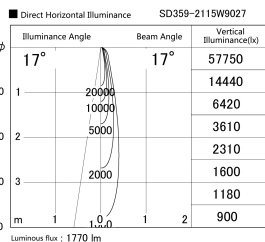

Item no. SD359-2115W9027

Series Name: Lens type Cylinder
Tracklight (SD359)

Installation	Track mount
Type	Lens type Cylinder Tracklight (SD359)
Fixture wattage	21W
Beam angle	17deg
Color Temp.	2700K
CRI	Ra>90
Luminous	1771 lm
Body	Die-cast aluminum alloy
Body finish	White
Trim finish	White
Reflector finish	N/A
IP Rate	IP20
Light source	COB module
Input Voltage	AC220~240V
Dimming Type	Non-Dimmable
Certificate	CE,CCC
Cut Hole	N/A