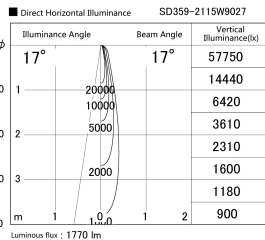

Item no. SD359-2115W9027

Series Name: Lens type Cylinder Tracklight (SD359)

Installation	Track mount
Type	
Fixture wattage	21W
Beam angle	17deg
Color Temp.	2700K
CRI	Ra>90
Luminous	1771 lm
Body	Die-cast aluminum alloy
Body finish	White
Trim finish	White
Reflector finish	N/A
IP Rate	IP20
Light source	COB module
Input Voltage	AC220~240V
Dimming Type	Non-Dimmable
Certificate	CE,CCC
Cut Hole	N/A