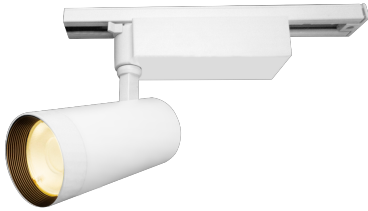

Item no. SD359-2115W9027

Series Name: Lens type Cylinder Tracklight (SD359)

Installation	Track mount
Type	
Fixture wattage	21W
Beam angle	17deg
Color Temp.	2700K
CRI	Ra>90
Luminous	1771 lm
Body	Die-cast aluminum alloy
Body finish	White
Trim finish	White
Reflector finish	N/A
IP Rate	IP20
Light source	COB module
Input Voltage	AC220~240V
Dimming Type	Non-Dimmable
Certificate	CE,CCC
Cut Hole	N/A