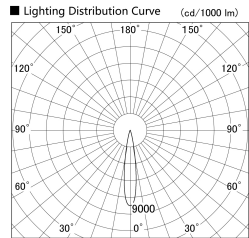

Item no. SD359-2115W9027

Series Name: Lens type Cylinder Tracklight (SD359)

Installation	Track mount
Type	
Fixture wattage	21W
Beam angle	17deg
Color Temp.	2700K
CRI	Ra>90
Luminous	1771 lm
Body	Die-cast aluminum alloy
Body finish	White
Trim finish	White
Reflector finish	N/A
IP Rate	IP20
Light source	COB module
Input Voltage	AC220~240V
Dimming Type	Non-Dimmable
Certificate	CE,CCC
Cut Hole	N/A