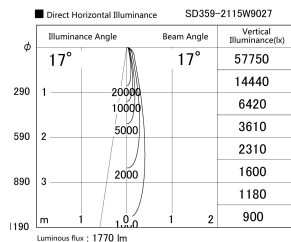

Item no. SD359-2115W9027

Series Name: Lens type Cylinder  
Tracklight (SD359)

Installation	Track mount
Type	Lens type Cylinder Tracklight (SD359)
Fixture wattage	21W
Beam angle	17deg
Color Temp.	2700K
CRI	Ra>90
Luminous	1771 lm
Body	Die-cast aluminum alloy
Body finish	White
Trim finish	White
Reflector finish	N/A
IP Rate	IP20
Light source	COB module
Input Voltage	AC220~240V
Dimming Type	Non-Dimmable
Certificate	CE,CCC
Cut Hole	N/A