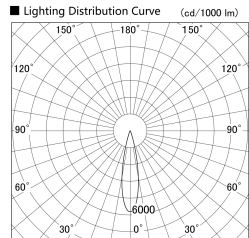

Item no. SD359-2120W9027

Series Name: Lens type Cylinder
Tracklight (SD359)

Installation	Track mount
Type	Lens type Cylinder Tracklight (SD359)
Fixture wattage	21W
Beam angle	22deg
Color Temp.	2700K
CRI	Ra>90
Luminous	1822 lm
Body	Die-cast aluminum alloy
Body finish	White
Trim finish	White
Reflector finish	N/A
IP Rate	IP20
Light source	COB module
Input Voltage	AC220~240V
Dimming Type	Non-Dimmable
Certificate	CE,CCC
Cut Hole	N/A