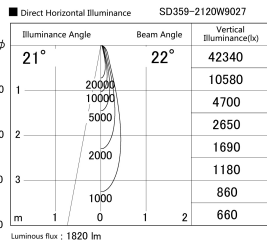

Item no. SD359-2120W9027

Series Name: Lens type Cylinder
Tracklight (SD359)

Installation	Track mount
Type	Lens type Cylinder Tracklight (SD359)
Fixture wattage	21W
Beam angle	22deg
Color Temp.	2700K
CRI	Ra>90
Luminous	1822 lm
Body	Die-cast aluminum alloy
Body finish	White
Trim finish	White
Reflector finish	N/A
IP Rate	IP20
Light source	COB module
Input Voltage	AC220~240V
Dimming Type	Non-Dimmable
Certificate	CE,CCC
Cut Hole	N/A