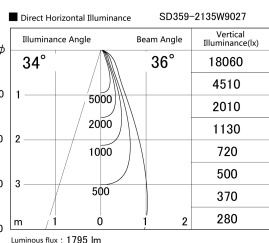

Item no. SD359-2135W9027

Series Name: Lens type Cylinder
Tracklight (SD359)

Installation	Track mount
Type	
Fixture wattage	21W
Beam angle	36deg
Color Temp.	2700K
CRI	Ra>90
Luminous	1793 lm
Body	Die-cast aluminum alloy
Body finish	White
Trim finish	White
Reflector finish	N/A
IP Rate	IP20
Light source	COB module
Input Voltage	AC220~240V
Dimming Type	Non-Dimmable
Certificate	CE,CCC
Cut Hole	N/A