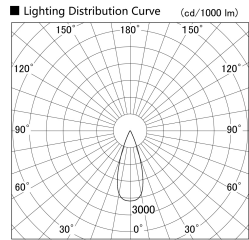

Item no. SD359-2135W9027

Series Name: Lens type Cylinder
Tracklight (SD359)

Installation	Track mount
Type	Lens type Cylinder Tracklight (SD359)
Fixture wattage	21W
Beam angle	36deg
Color Temp.	2700K
CRI	Ra>90
Luminous	1793 lm
Body	Die-cast aluminum alloy
Body finish	White
Trim finish	White
Reflector finish	N/A
IP Rate	IP20
Light source	COB module
Input Voltage	AC220~240V
Dimming Type	Non-Dimmable
Certificate	CE,CCC
Cut Hole	N/A