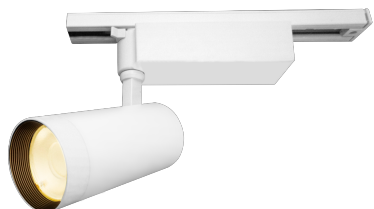

Item no. SD359-2135W9027

Series Name: Lens type Cylinder
Tracklight (SD359)

Installation	Track mount
Type	
Fixture wattage	21W
Beam angle	36deg
Color Temp.	2700K
CRI	Ra>90
Luminous	1793 lm
Body	Die-cast aluminum alloy
Body finish	White
Trim finish	White
Reflector finish	N/A
IP Rate	IP20
Light source	COB module
Input Voltage	AC220~240V
Dimming Type	Non-Dimmable
Certificate	CE,CCC
Cut Hole	N/A