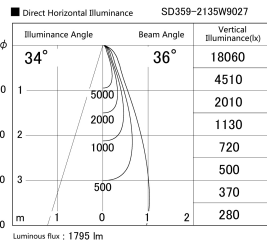

Item no. SD359-2135W9027

Series Name: Lens type Cylinder
Tracklight (SD359)

Installation	Track mount
Type	Lens type Cylinder Tracklight (SD359)
Fixture wattage	21W
Beam angle	36deg
Color Temp.	2700K
CRI	Ra>90
Luminous	1793 lm
Body	Die-cast aluminum alloy
Body finish	White
Trim finish	White
Reflector finish	N/A
IP Rate	IP20
Light source	COB module
Input Voltage	AC220~240V
Dimming Type	Non-Dimmable
Certificate	CE,CCC
Cut Hole	N/A