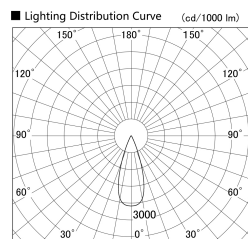

Item no. SD359-2135W9027

Series Name: Lens type Cylinder
Tracklight (SD359)

Installation	Track mount
Type	Lens type Cylinder Tracklight (SD359)
Fixture wattage	21W
Beam angle	36deg
Color Temp.	2700K
CRI	Ra>90
Luminous	1793 lm
Body	Die-cast aluminum alloy
Body finish	White
Trim finish	White
Reflector finish	N/A
IP Rate	IP20
Light source	COB module
Input Voltage	AC220~240V
Dimming Type	Non-Dimmable
Certificate	CE,CCC
Cut Hole	N/A