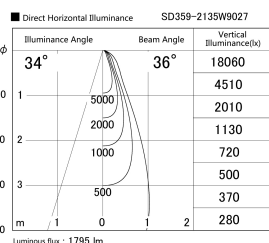

Item no. SD359-2135W9027

Series Name: Lens type Cylinder
Tracklight (SD359)

Installation	Track mount
Type	Lens type Cylinder Tracklight (SD359)
Fixture wattage	21W
Beam angle	36deg
Color Temp.	2700K
CRI	Ra>90
Luminous	1793 lm
Body	Die-cast aluminum alloy
Body finish	White
Trim finish	White
Reflector finish	N/A
IP Rate	IP20
Light source	COB module
Input Voltage	AC220~240V
Dimming Type	Non-Dimmable
Certificate	CE,CCC
Cut Hole	N/A