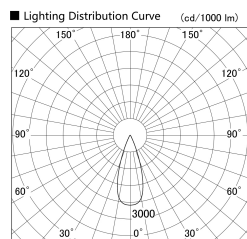

Item no. SD359-2135W9027

Series Name: Lens type Cylinder
Tracklight (SD359)

Installation	Track mount
Type	
Fixture wattage	21W
Beam angle	36deg
Color Temp.	2700K
CRI	Ra>90
Luminous	1793 lm
Body	Die-cast aluminum alloy
Body finish	White
Trim finish	White
Reflector finish	N/A
IP Rate	IP20
Light source	COB module
Input Voltage	AC220~240V
Dimming Type	Non-Dimmable
Certificate	CE,CCC
Cut Hole	N/A