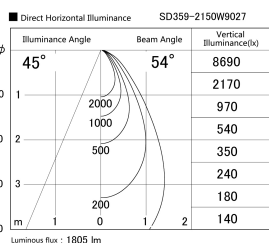

Item no. SD359-2150W9027

Series Name: Lens type Cylinder
Tracklight (SD359)

Installation	Track mount
Type	
Fixture wattage	21W
Beam angle	54deg
Color Temp.	2700K
CRI	Ra>90
Luminous	1806 lm
Body	Die-cast aluminum alloy
Body finish	White
Trim finish	White
Reflector finish	N/A
IP Rate	IP20
Light source	COB module
Input Voltage	AC220~240V
Dimming Type	Non-Dimmable
Certificate	CE,CCC
Cut Hole	N/A