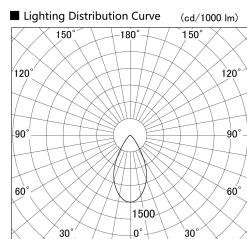

Item no. SD359-2150W9027

Series Name: Lens type Cylinder
Tracklight (SD359)

Installation	Track mount
Type	
Fixture wattage	21W
Beam angle	54deg
Color Temp.	2700K
CRI	Ra>90
Luminous	1806 lm
Body	Die-cast aluminum alloy
Body finish	White
Trim finish	White
Reflector finish	N/A
IP Rate	IP20
Light source	COB module
Input Voltage	AC220~240V
Dimming Type	Non-Dimmable
Certificate	CE,CCC
Cut Hole	N/A