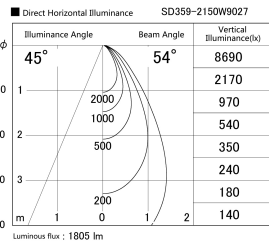

Item no. SD359-2150W9027

Series Name: Lens type Cylinder
Tracklight (SD359)

Installation	Track mount
Type	Lens type Cylinder Tracklight (SD359)
Fixture wattage	21W
Beam angle	54deg
Color Temp.	2700K
CRI	Ra>90
Luminous	1806 lm
Body	Die-cast aluminum alloy
Body finish	White
Trim finish	White
Reflector finish	N/A
IP Rate	IP20
Light source	COB module
Input Voltage	AC220~240V
Dimming Type	Non-Dimmable
Certificate	CE,CCC
Cut Hole	N/A