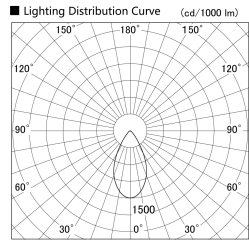

Item no. SD359-2150W9027

Series Name: Lens type Cylinder
Tracklight (SD359)

Installation	Track mount
Type	Lens type Cylinder Tracklight (SD359)
Fixture wattage	21W
Beam angle	54deg
Color Temp.	2700K
CRI	Ra>90
Luminous	1806 lm
Body	Die-cast aluminum alloy
Body finish	White
Trim finish	White
Reflector finish	N/A
IP Rate	IP20
Light source	COB module
Input Voltage	AC220~240V
Dimming Type	Non-Dimmable
Certificate	CE,CCC
Cut Hole	N/A