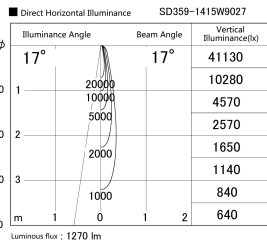

Item no. SD359-1415W9027

Series Name: Lens type Cylinder
Tracklight (SD359)

Installation	Track mount
Type	Lens type Cylinder Tracklight (SD359)
Fixture wattage	14W
Beam angle	17deg
Color Temp.	2700K
CRI	Ra>90
Luminous	1272 lm
Body	Die-cast aluminum alloy
Body finish	White
Trim finish	White
Reflector finish	N/A
IP Rate	IP20
Light source	COB module
Input Voltage	AC220~240V
Dimming Type	Non-Dimmable
Certificate	CE,CCC
Cut Hole	N/A