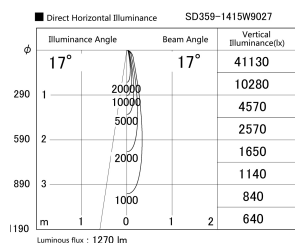

Item no. SD359-1415W9027

Series Name: Lens type Cylinder  
Tracklight (SD359)

Installation	Track mount
Type	
Fixture wattage	14W
Beam angle	17deg
Color Temp.	2700K
CRI	Ra>90
Luminous	1272 lm
Body	Die-cast aluminum alloy
Body finish	White
Trim finish	White
Reflector finish	N/A
IP Rate	IP20
Light source	COB module
Input Voltage	AC220~240V
Dimming Type	Non-Dimmable
Certificate	CE,CCC
Cut Hole	N/A