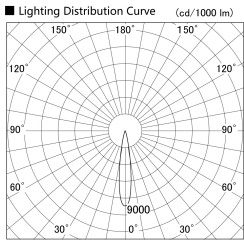

Item no. SD359-1415W9027

Series Name: Lens type Cylinder
Tracklight (SD359)

Installation	Track mount
Type	Lens type Cylinder Tracklight (SD359)
Fixture wattage	14W
Beam angle	17deg
Color Temp.	2700K
CRI	Ra>90
Luminous	1272 lm
Body	Die-cast aluminum alloy
Body finish	White
Trim finish	White
Reflector finish	N/A
IP Rate	IP20
Light source	COB module
Input Voltage	AC220~240V
Dimming Type	Non-Dimmable
Certificate	CE,CCC
Cut Hole	N/A