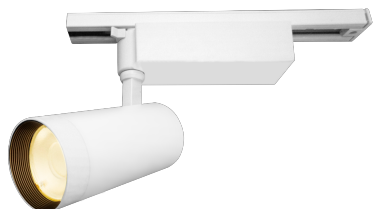

Item no. SD359-1415W9027

Series Name: Lens type Cylinder  
Tracklight (SD359)

Installation	Track mount
Type	
Fixture wattage	14W
Beam angle	17deg
Color Temp.	2700K
CRI	Ra>90
Luminous	1272 lm
Body	Die-cast aluminum alloy
Body finish	White
Trim finish	White
Reflector finish	N/A
IP Rate	IP20
Light source	COB module
Input Voltage	AC220~240V
Dimming Type	Non-Dimmable
Certificate	CE,CCC
Cut Hole	N/A