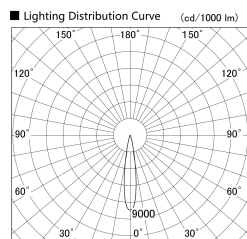

Item no. SD359-1415W9027

Series Name: Lens type Cylinder  
Tracklight (SD359)

Installation	Track mount
Type	
Fixture wattage	14W
Beam angle	17deg
Color Temp.	2700K
CRI	Ra>90
Luminous	1272 lm
Body	Die-cast aluminum alloy
Body finish	White
Trim finish	White
Reflector finish	N/A
IP Rate	IP20
Light source	COB module
Input Voltage	AC220~240V
Dimming Type	Non-Dimmable
Certificate	CE,CCC
Cut Hole	N/A