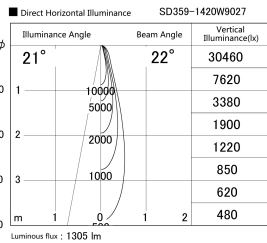

Item no. SD359-1420W9027

Series Name: Lens type Cylinder  
Tracklight (SD359)

Installation	Track mount
Type	Lens type Cylinder Tracklight (SD359)
Fixture wattage	14W
Beam angle	22deg
Color Temp.	2700K
CRI	Ra>90
Luminous	1306 lm
Body	Die-cast aluminum alloy
Body finish	White
Trim finish	White
Reflector finish	N/A
IP Rate	IP20
Light source	COB module
Input Voltage	AC220~240V
Dimming Type	Non-Dimmable
Certificate	CE,CCC
Cut Hole	N/A