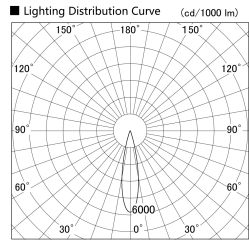

Item no. SD359-1420W9027

Series Name: Lens type Cylinder  
Tracklight (SD359)

Installation	Track mount
Type	Lens type Cylinder Tracklight (SD359)
Fixture wattage	14W
Beam angle	22deg
Color Temp.	2700K
CRI	Ra>90
Luminous	1306 lm
Body	Die-cast aluminum alloy
Body finish	White
Trim finish	White
Reflector finish	N/A
IP Rate	IP20
Light source	COB module
Input Voltage	AC220~240V
Dimming Type	Non-Dimmable
Certificate	CE,CCC
Cut Hole	N/A