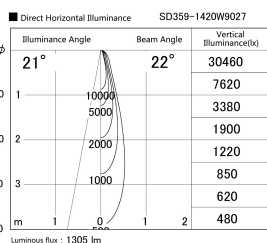

Item no. SD359-1420W9027

Series Name: Lens type Cylinder
Tracklight (SD359)

Installation	Track mount
Type	
Fixture wattage	14W
Beam angle	22deg
Color Temp.	2700K
CRI	Ra>90
Luminous	1306 lm
Body	Die-cast aluminum alloy
Body finish	White
Trim finish	White
Reflector finish	N/A
IP Rate	IP20
Light source	COB module
Input Voltage	AC220~240V
Dimming Type	Non-Dimmable
Certificate	CE,CCC
Cut Hole	N/A