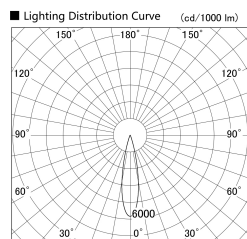

Item no. SD359-1420W9027

Series Name: Lens type Cylinder
Tracklight (SD359)

Installation	Track mount
Type	
Fixture wattage	14W
Beam angle	22deg
Color Temp.	2700K
CRI	Ra>90
Luminous	1306 lm
Body	Die-cast aluminum alloy
Body finish	White
Trim finish	White
Reflector finish	N/A
IP Rate	IP20
Light source	COB module
Input Voltage	AC220~240V
Dimming Type	Non-Dimmable
Certificate	CE,CCC
Cut Hole	N/A