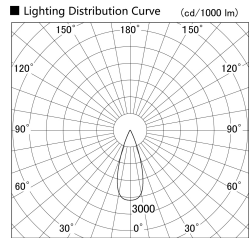

Item no. SD359-1435W9027

Series Name: Lens type Cylinder
Tracklight (SD359)

Installation	Track mount
Type	
Fixture wattage	14W
Beam angle	36deg
Color Temp.	2700K
CRI	Ra>90
Luminous	1289 lm
Body	Die-cast aluminum alloy
Body finish	White
Trim finish	White
Reflector finish	N/A
IP Rate	IP20
Light source	COB module
Input Voltage	AC220~240V
Dimming Type	Non-Dimmable
Certificate	CE,CCC
Cut Hole	N/A