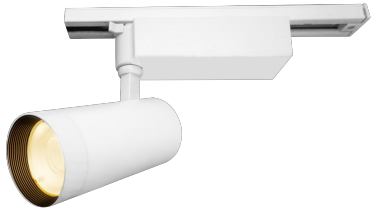

Item no. SD359-1435W9027

Series Name: Lens type Cylinder
Tracklight (SD359)

Installation	Track mount
Type	
Fixture wattage	14W
Beam angle	36deg
Color Temp.	2700K
CRI	Ra>90
Luminous	1289 lm
Body	Die-cast aluminum alloy
Body finish	White
Trim finish	White
Reflector finish	N/A
IP Rate	IP20
Light source	COB module
Input Voltage	AC220~240V
Dimming Type	Non-Dimmable
Certificate	CE,CCC
Cut Hole	N/A