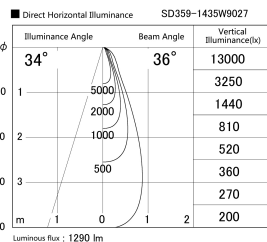

Item no. SD359-1435W9027

Series Name: Lens type Cylinder  
Tracklight (SD359)

Installation	Track mount
Type	Lens type Cylinder Tracklight (SD359)
Fixture wattage	14W
Beam angle	36deg
Color Temp.	2700K
CRI	Ra>90
Luminous	1289 lm
Body	Die-cast aluminum alloy
Body finish	White
Trim finish	White
Reflector finish	N/A
IP Rate	IP20
Light source	COB module
Input Voltage	AC220~240V
Dimming Type	Non-Dimmable
Certificate	CE,CCC
Cut Hole	N/A