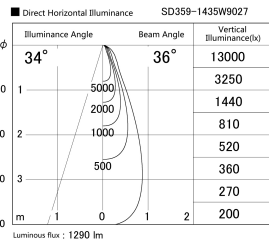

Item no. SD359-1435W9027

Series Name: Lens type Cylinder
Tracklight (SD359)

Installation	Track mount
Type	
Fixture wattage	14W
Beam angle	36deg
Color Temp.	2700K
CRI	Ra>90
Luminous	1289 lm
Body	Die-cast aluminum alloy
Body finish	White
Trim finish	White
Reflector finish	N/A
IP Rate	IP20
Light source	COB module
Input Voltage	AC220~240V
Dimming Type	Non-Dimmable
Certificate	CE,CCC
Cut Hole	N/A