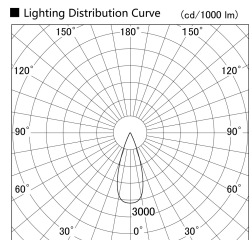

Item no. SD359-1435W9027

Series Name: Lens type Cylinder  
Tracklight (SD359)

Installation	Track mount
Type	Lens type Cylinder Tracklight (SD359)
Fixture wattage	14W
Beam angle	36deg
Color Temp.	2700K
CRI	Ra>90
Luminous	1289 lm
Body	Die-cast aluminum alloy
Body finish	White
Trim finish	White
Reflector finish	N/A
IP Rate	IP20
Light source	COB module
Input Voltage	AC220~240V
Dimming Type	Non-Dimmable
Certificate	CE,CCC
Cut Hole	N/A