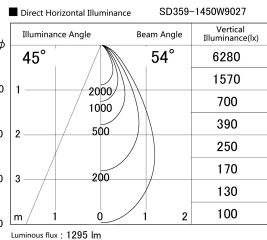

Item no. SD359-1450W9027

Series Name: Lens type Cylinder
Tracklight (SD359)

Installation	Track mount
Type	
Fixture wattage	14W
Beam angle	54deg
Color Temp.	2700K
CRI	Ra>90
Luminous	1296 lm
Body	Die-cast aluminum alloy
Body finish	White
Trim finish	White
Reflector finish	N/A
IP Rate	IP20
Light source	COB module
Input Voltage	AC220~240V
Dimming Type	Non-Dimmable
Certificate	CE,CCC
Cut Hole	N/A