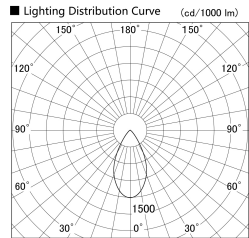

Item no. SD359-1450W9027

Series Name: Lens type Cylinder
Tracklight (SD359)

Installation	Track mount
Type	
Fixture wattage	14W
Beam angle	54deg
Color Temp.	2700K
CRI	Ra>90
Luminous	1296 lm
Body	Die-cast aluminum alloy
Body finish	White
Trim finish	White
Reflector finish	N/A
IP Rate	IP20
Light source	COB module
Input Voltage	AC220~240V
Dimming Type	Non-Dimmable
Certificate	CE,CCC
Cut Hole	N/A