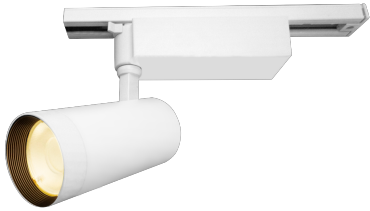

Item no. SD359-1450W9027

Series Name: Lens type Cylinder
Tracklight (SD359)

Installation	Track mount
Type	
Fixture wattage	14W
Beam angle	54deg
Color Temp.	2700K
CRI	Ra>90
Luminous	1296 lm
Body	Die-cast aluminum alloy
Body finish	White
Trim finish	White
Reflector finish	N/A
IP Rate	IP20
Light source	COB module
Input Voltage	AC220~240V
Dimming Type	Non-Dimmable
Certificate	CE,CCC
Cut Hole	N/A