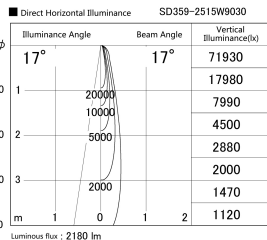

Item no. SD359-2515W9030

Series Name: Lens type Cylinder
Tracklight (SD359)

Installation	Track mount
Type	Lens type Cylinder Tracklight (SD359)
Fixture wattage	24.3W
Beam angle	17deg
Color Temp.	3000K
CRI	Ra>90
Luminous	2182 lm
Body	Die-cast aluminum alloy
Body finish	White
Trim finish	White
Reflector finish	N/A
IP Rate	IP20
Light source	COB module
Input Voltage	AC220~240V
Dimming Type	Non-Dimmable
Certificate	CE,CCC
Cut Hole	N/A