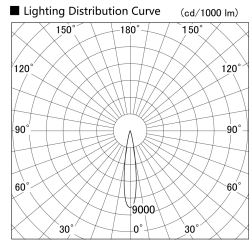

Item no. SD359-2515W9030

Series Name: Lens type Cylinder
Tracklight (SD359)

Installation	Track mount
Type	Lens type Cylinder Tracklight (SD359)
Fixture wattage	24.3W
Beam angle	17deg
Color Temp.	3000K
CRI	Ra>90
Luminous	2182 lm
Body	Die-cast aluminum alloy
Body finish	White
Trim finish	White
Reflector finish	N/A
IP Rate	IP20
Light source	COB module
Input Voltage	AC220~240V
Dimming Type	Non-Dimmable
Certificate	CE,CCC
Cut Hole	N/A