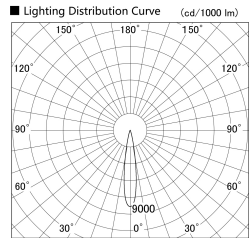

Item no. SD359-2515W9030

Series Name: Lens type Cylinder
Tracklight (SD359)

Installation	Track mount
Type	
Fixture wattage	24.3W
Beam angle	17deg
Color Temp.	3000K
CRI	Ra>90
Luminous	2182 lm
Body	Die-cast aluminum alloy
Body finish	White
Trim finish	White
Reflector finish	N/A
IP Rate	IP20
Light source	COB module
Input Voltage	AC220~240V
Dimming Type	Non-Dimmable
Certificate	CE,CCC
Cut Hole	N/A