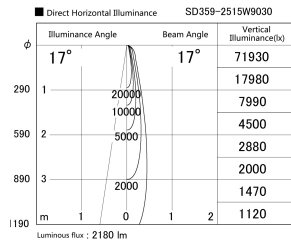

Item no. SD359-2515W9030

Series Name: Lens type Cylinder
Tracklight (SD359)

Installation	Track mount
Type	
Fixture wattage	24.3W
Beam angle	17deg
Color Temp.	3000K
CRI	Ra>90
Luminous	2182 lm
Body	Die-cast aluminum alloy
Body finish	White
Trim finish	White
Reflector finish	N/A
IP Rate	IP20
Light source	COB module
Input Voltage	AC220~240V
Dimming Type	Non-Dimmable
Certificate	CE,CCC
Cut Hole	N/A