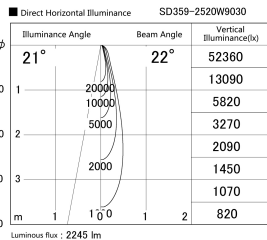

Item no. SD359-2520W9030

Series Name: Lens type Cylinder
Tracklight (SD359)

Installation	Track mount
Type	
Fixture wattage	24.3W
Beam angle	22deg
Color Temp.	3000K
CRI	Ra>90
Luminous	2246 lm
Body	Die-cast aluminum alloy
Body finish	White
Trim finish	White
Reflector finish	N/A
IP Rate	IP20
Light source	COB module
Input Voltage	AC220~240V
Dimming Type	Non-Dimmable
Certificate	CE,CCC
Cut Hole	N/A