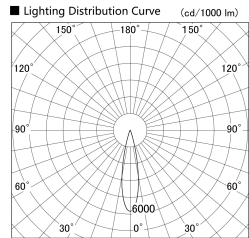

Item no. SD359-2520W9030

Series Name: Lens type Cylinder
Tracklight (SD359)

Installation	Track mount
Type	
Fixture wattage	24.3W
Beam angle	22deg
Color Temp.	3000K
CRI	Ra>90
Luminous	2246 lm
Body	Die-cast aluminum alloy
Body finish	White
Trim finish	White
Reflector finish	N/A
IP Rate	IP20
Light source	COB module
Input Voltage	AC220~240V
Dimming Type	Non-Dimmable
Certificate	CE,CCC
Cut Hole	N/A