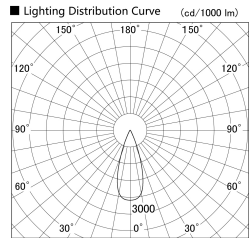

Item no. SD359-2535W9030

Series Name: Lens type Cylinder
Tracklight (SD359)

Installation	Track mount
Type	
Fixture wattage	24.3W
Beam angle	36deg
Color Temp.	3000K
CRI	Ra>90
Luminous	2217 lm
Body	Die-cast aluminum alloy
Body finish	White
Trim finish	White
Reflector finish	N/A
IP Rate	IP20
Light source	COB module
Input Voltage	AC220~240V
Dimming Type	Non-Dimmable
Certificate	CE,CCC
Cut Hole	N/A