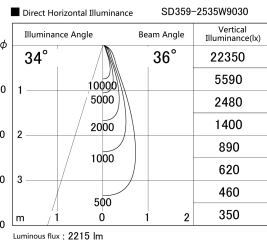

Item no. SD359-2535W9030

Series Name: Lens type Cylinder
Tracklight (SD359)

Installation	Track mount
Type	Lens type Cylinder Tracklight (SD359)
Fixture wattage	24.3W
Beam angle	36deg
Color Temp.	3000K
CRI	Ra>90
Luminous	2217 lm
Body	Die-cast aluminum alloy
Body finish	White
Trim finish	White
Reflector finish	N/A
IP Rate	IP20
Light source	COB module
Input Voltage	AC220~240V
Dimming Type	Non-Dimmable
Certificate	CE,CCC
Cut Hole	N/A