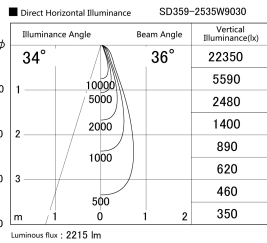

Item no. SD359-2535W9030

Series Name: Lens type Cylinder
Tracklight (SD359)

Installation	Track mount
Type	
Fixture wattage	24.3W
Beam angle	36deg
Color Temp.	3000K
CRI	Ra>90
Luminous	2217 lm
Body	Die-cast aluminum alloy
Body finish	White
Trim finish	White
Reflector finish	N/A
IP Rate	IP20
Light source	COB module
Input Voltage	AC220~240V
Dimming Type	Non-Dimmable
Certificate	CE,CCC
Cut Hole	N/A