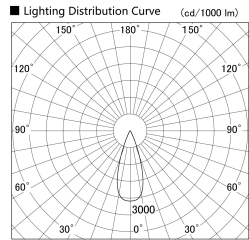

Item no. SD359-2535W9030

Series Name: Lens type Cylinder
Tracklight (SD359)

Installation	Track mount
Type	Lens type Cylinder Tracklight (SD359)
Fixture wattage	24.3W
Beam angle	36deg
Color Temp.	3000K
CRI	Ra>90
Luminous	2217 lm
Body	Die-cast aluminum alloy
Body finish	White
Trim finish	White
Reflector finish	N/A
IP Rate	IP20
Light source	COB module
Input Voltage	AC220~240V
Dimming Type	Non-Dimmable
Certificate	CE,CCC
Cut Hole	N/A