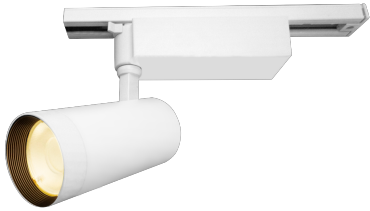

Item no. SD359-2535W9030

Series Name: Lens type Cylinder
Tracklight (SD359)

Installation	Track mount
Type	
Fixture wattage	24.3W
Beam angle	36deg
Color Temp.	3000K
CRI	Ra>90
Luminous	2217 lm
Body	Die-cast aluminum alloy
Body finish	White
Trim finish	White
Reflector finish	N/A
IP Rate	IP20
Light source	COB module
Input Voltage	AC220~240V
Dimming Type	Non-Dimmable
Certificate	CE,CCC
Cut Hole	N/A