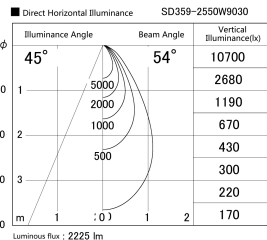

Item no. SD359-2550W9030

Series Name: Lens type Cylinder  
Tracklight (SD359)

Installation	Track mount
Type	Lens type Cylinder Tracklight (SD359)
Fixture wattage	24.3W
Beam angle	54deg
Color Temp.	3000K
CRI	Ra>90
Luminous	2226 lm
Body	Die-cast aluminum alloy
Body finish	White
Trim finish	White
Reflector finish	N/A
IP Rate	IP20
Light source	COB module
Input Voltage	AC220~240V
Dimming Type	Non-Dimmable
Certificate	CE,CCC
Cut Hole	N/A