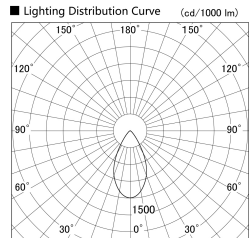

Item no. SD359-2550W9030

Series Name: Lens type Cylinder
Tracklight (SD359)

Installation	Track mount
Type	Lens type Cylinder Tracklight (SD359)
Fixture wattage	24.3W
Beam angle	54deg
Color Temp.	3000K
CRI	Ra>90
Luminous	2226 lm
Body	Die-cast aluminum alloy
Body finish	White
Trim finish	White
Reflector finish	N/A
IP Rate	IP20
Light source	COB module
Input Voltage	AC220~240V
Dimming Type	Non-Dimmable
Certificate	CE,CCC
Cut Hole	N/A