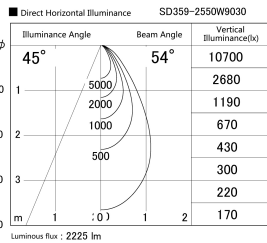

Item no. SD359-2550W9030

Series Name: Lens type Cylinder
Tracklight (SD359)

Installation	Track mount
Type	Lens type Cylinder Tracklight (SD359)
Fixture wattage	24.3W
Beam angle	54deg
Color Temp.	3000K
CRI	Ra>90
Luminous	2226 lm
Body	Die-cast aluminum alloy
Body finish	White
Trim finish	White
Reflector finish	N/A
IP Rate	IP20
Light source	COB module
Input Voltage	AC220~240V
Dimming Type	Non-Dimmable
Certificate	CE,CCC
Cut Hole	N/A