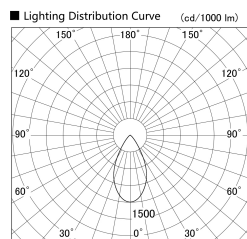

Item no. SD359-2550W9030

Series Name: Lens type Cylinder  
Tracklight (SD359)

Installation	Track mount
Type	
Fixture wattage	24.3W
Beam angle	54deg
Color Temp.	3000K
CRI	Ra>90
Luminous	2226 lm
Body	Die-cast aluminum alloy
Body finish	White
Trim finish	White
Reflector finish	N/A
IP Rate	IP20
Light source	COB module
Input Voltage	AC220~240V
Dimming Type	Non-Dimmable
Certificate	CE,CCC
Cut Hole	N/A