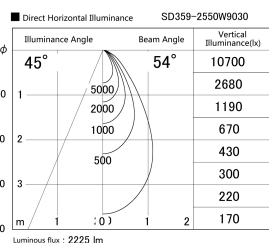

Item no. SD359-2550W9030

Series Name: Lens type Cylinder  
Tracklight (SD359)

Installation	Track mount
Type	
Fixture wattage	24.3W
Beam angle	54deg
Color Temp.	3000K
CRI	Ra>90
Luminous	2226 lm
Body	Die-cast aluminum alloy
Body finish	White
Trim finish	White
Reflector finish	N/A
IP Rate	IP20
Light source	COB module
Input Voltage	AC220~240V
Dimming Type	Non-Dimmable
Certificate	CE,CCC
Cut Hole	N/A