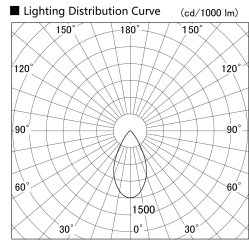

Item no. SD359-2550W9030

Series Name: Lens type Cylinder  
Tracklight (SD359)

Installation	Track mount
Type	Lens type Cylinder Tracklight (SD359)
Fixture wattage	24.3W
Beam angle	54deg
Color Temp.	3000K
CRI	Ra>90
Luminous	2226 lm
Body	Die-cast aluminum alloy
Body finish	White
Trim finish	White
Reflector finish	N/A
IP Rate	IP20
Light source	COB module
Input Voltage	AC220~240V
Dimming Type	Non-Dimmable
Certificate	CE,CCC
Cut Hole	N/A