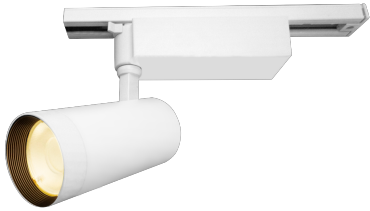

Item no. SD359-2115W9030

Series Name: Lens type Cylinder Tracklight (SD359)

Installation	Track mount
Type	
Fixture wattage	21W
Beam angle	17deg
Color Temp.	3000K
CRI	Ra>90
Luminous	1845 lm
Body	Die-cast aluminum alloy
Body finish	White
Trim finish	White
Reflector finish	N/A
IP Rate	IP20
Light source	COB module
Input Voltage	AC220~240V
Dimming Type	Non-Dimmable
Certificate	CE,CCC
Cut Hole	N/A