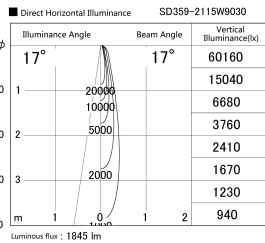

Item no. SD359-2115W9030

Series Name: Lens type Cylinder
Tracklight (SD359)

Installation	Track mount
Type	Lens type Cylinder Tracklight (SD359)
Fixture wattage	21W
Beam angle	17deg
Color Temp.	3000K
CRI	Ra>90
Luminous	1845 lm
Body	Die-cast aluminum alloy
Body finish	White
Trim finish	White
Reflector finish	N/A
IP Rate	IP20
Light source	COB module
Input Voltage	AC220~240V
Dimming Type	Non-Dimmable
Certificate	CE,CCC
Cut Hole	N/A