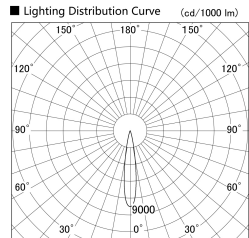

Item no. SD359-2115W9030

Series Name: Lens type Cylinder
Tracklight (SD359)

Installation	Track mount
Type	Lens type Cylinder Tracklight (SD359)
Fixture wattage	21W
Beam angle	17deg
Color Temp.	3000K
CRI	Ra>90
Luminous	1845 lm
Body	Die-cast aluminum alloy
Body finish	White
Trim finish	White
Reflector finish	N/A
IP Rate	IP20
Light source	COB module
Input Voltage	AC220~240V
Dimming Type	Non-Dimmable
Certificate	CE,CCC
Cut Hole	N/A