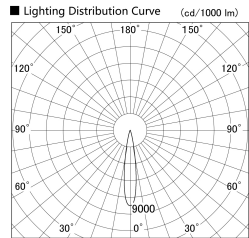

Item no. SD359-2115W9030

Series Name: Lens type Cylinder Tracklight (SD359)

Installation	Track mount
Type	
Fixture wattage	21W
Beam angle	17deg
Color Temp.	3000K
CRI	Ra>90
Luminous	1845 lm
Body	Die-cast aluminum alloy
Body finish	White
Trim finish	White
Reflector finish	N/A
IP Rate	IP20
Light source	COB module
Input Voltage	AC220~240V
Dimming Type	Non-Dimmable
Certificate	CE,CCC
Cut Hole	N/A