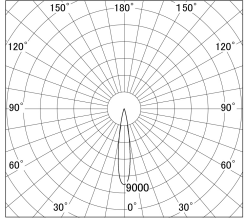

■ Lighting Distribution Curve (cd/1000 lm)