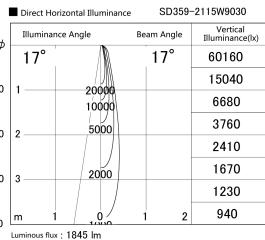

Item no. SD359-2115W9030

Series Name: Lens type Cylinder Tracklight (SD359)

Installation	Track mount
Type	
Fixture wattage	21W
Beam angle	17deg
Color Temp.	3000K
CRI	Ra>90
Luminous	1845 lm
Body	Die-cast aluminum alloy
Body finish	White
Trim finish	White
Reflector finish	N/A
IP Rate	IP20
Light source	COB module
Input Voltage	AC220~240V
Dimming Type	Non-Dimmable
Certificate	CE,CCC
Cut Hole	N/A