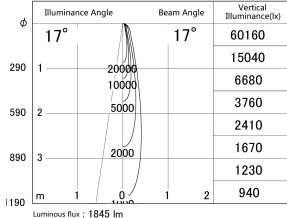

Item no. SD359-2115W9030

Series Name: Lens type Cylinder
Tracklight (SD359)

■ Lighting Distribution Curve (cd/1000 lm)

Installation	Track mount
Type	Lens type Cylinder Tracklight (SD359)
Fixture wattage	21W
Beam angle	17deg
Color Temp.	3000K
CRI	Ra>90
Luminous	1845 lm
Body	Die-cast aluminum alloy
Body finish	White
Trim finish	White
Reflector finish	N/A
IP Rate	IP20
Light source	COB module
Input Voltage	AC220~240V
Dimming Type	Non-Dimmable
Certificate	CE,CCC
Cut Hole	N/A