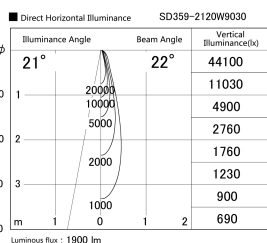

Item no. SD359-2120W9030

Series Name: Lens type Cylinder
Tracklight (SD359)

Installation	Track mount
Type	
Fixture wattage	21W
Beam angle	22deg
Color Temp.	3000K
CRI	Ra>90
Luminous	1898 lm
Body	Die-cast aluminum alloy
Body finish	White
Trim finish	White
Reflector finish	N/A
IP Rate	IP20
Light source	COB module
Input Voltage	AC220~240V
Dimming Type	Non-Dimmable
Certificate	CE,CCC
Cut Hole	N/A