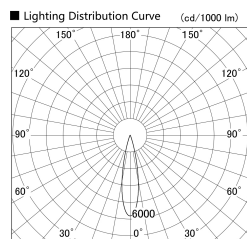

Item no. SD359-2120W9030

Series Name: Lens type Cylinder
Tracklight (SD359)

Installation	Track mount
Type	
Fixture wattage	21W
Beam angle	22deg
Color Temp.	3000K
CRI	Ra>90
Luminous	1898 lm
Body	Die-cast aluminum alloy
Body finish	White
Trim finish	White
Reflector finish	N/A
IP Rate	IP20
Light source	COB module
Input Voltage	AC220~240V
Dimming Type	Non-Dimmable
Certificate	CE,CCC
Cut Hole	N/A