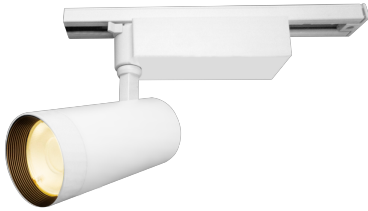

Item no. SD359-2120W9030

Series Name: Lens type Cylinder
Tracklight (SD359)

Installation	Track mount
Type	Lens type Cylinder Tracklight (SD359)
Fixture wattage	21W
Beam angle	22deg
Color Temp.	3000K
CRI	Ra>90
Luminous	1898 lm
Body	Die-cast aluminum alloy
Body finish	White
Trim finish	White
Reflector finish	N/A
IP Rate	IP20
Light source	COB module
Input Voltage	AC220~240V
Dimming Type	Non-Dimmable
Certificate	CE,CCC
Cut Hole	N/A