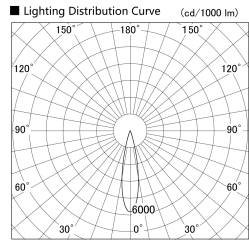

Item no. SD359-2120W9030

Series Name: Lens type Cylinder
Tracklight (SD359)

Installation	Track mount
Type	Lens type Cylinder Tracklight (SD359)
Fixture wattage	21W
Beam angle	22deg
Color Temp.	3000K
CRI	Ra>90
Luminous	1898 lm
Body	Die-cast aluminum alloy
Body finish	White
Trim finish	White
Reflector finish	N/A
IP Rate	IP20
Light source	COB module
Input Voltage	AC220~240V
Dimming Type	Non-Dimmable
Certificate	CE,CCC
Cut Hole	N/A