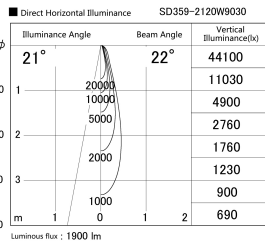

Item no. SD359-2120W9030

Series Name: Lens type Cylinder
Tracklight (SD359)

Installation	Track mount
Type	Lens type Cylinder Tracklight (SD359)
Fixture wattage	21W
Beam angle	22deg
Color Temp.	3000K
CRI	Ra>90
Luminous	1898 lm
Body	Die-cast aluminum alloy
Body finish	White
Trim finish	White
Reflector finish	N/A
IP Rate	IP20
Light source	COB module
Input Voltage	AC220~240V
Dimming Type	Non-Dimmable
Certificate	CE,CCC
Cut Hole	N/A