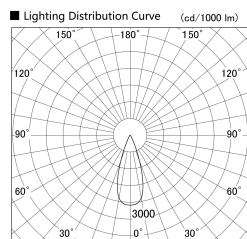

Item no. SD359-2135W9030

Series Name: Lens type Cylinder
Tracklight (SD359)

Installation	Track mount
Type	
Fixture wattage	21W
Beam angle	36deg
Color Temp.	3000K
CRI	Ra>90
Luminous	1868 lm
Body	Die-cast aluminum alloy
Body finish	White
Trim finish	White
Reflector finish	N/A
IP Rate	IP20
Light source	COB module
Input Voltage	AC220~240V
Dimming Type	Non-Dimmable
Certificate	CE,CCC
Cut Hole	N/A