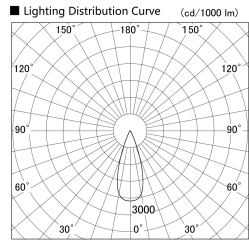

Item no. SD359-2135W9030

Series Name: Lens type Cylinder
Tracklight (SD359)

Installation	Track mount
Type	Lens type Cylinder Tracklight (SD359)
Fixture wattage	21W
Beam angle	36deg
Color Temp.	3000K
CRI	Ra>90
Luminous	1868 lm
Body	Die-cast aluminum alloy
Body finish	White
Trim finish	White
Reflector finish	N/A
IP Rate	IP20
Light source	COB module
Input Voltage	AC220~240V
Dimming Type	Non-Dimmable
Certificate	CE,CCC
Cut Hole	N/A