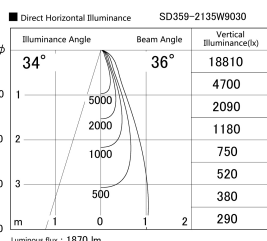

Item no. SD359-2135W9030

Series Name: Lens type Cylinder
Tracklight (SD359)

Installation	Track mount
Type	
Fixture wattage	21W
Beam angle	36deg
Color Temp.	3000K
CRI	Ra>90
Luminous	1868 lm
Body	Die-cast aluminum alloy
Body finish	White
Trim finish	White
Reflector finish	N/A
IP Rate	IP20
Light source	COB module
Input Voltage	AC220~240V
Dimming Type	Non-Dimmable
Certificate	CE,CCC
Cut Hole	N/A