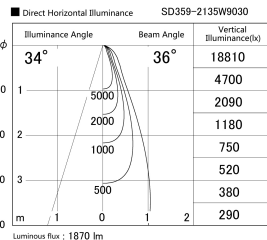

Item no. SD359-2135W9030

Series Name: Lens type Cylinder
Tracklight (SD359)

Installation	Track mount
Type	Lens type Cylinder Tracklight (SD359)
Fixture wattage	21W
Beam angle	36deg
Color Temp.	3000K
CRI	Ra>90
Luminous	1868 lm
Body	Die-cast aluminum alloy
Body finish	White
Trim finish	White
Reflector finish	N/A
IP Rate	IP20
Light source	COB module
Input Voltage	AC220~240V
Dimming Type	Non-Dimmable
Certificate	CE,CCC
Cut Hole	N/A