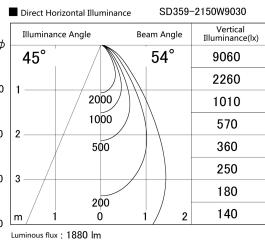

Item no. SD359-2150W9030

Series Name: Lens type Cylinder
Tracklight (SD359)

Installation	Track mount
Type	
Fixture wattage	21W
Beam angle	54deg
Color Temp.	3000K
CRI	Ra>90
Luminous	1881 lm
Body	Die-cast aluminum alloy
Body finish	White
Trim finish	White
Reflector finish	N/A
IP Rate	IP20
Light source	COB module
Input Voltage	AC220~240V
Dimming Type	Non-Dimmable
Certificate	CE,CCC
Cut Hole	N/A