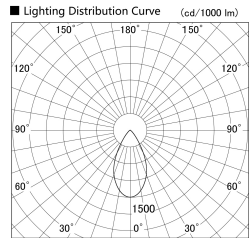

Item no. SD359-2150W9030

Series Name: Lens type Cylinder
Tracklight (SD359)

Installation	Track mount
Type	
Fixture wattage	21W
Beam angle	54deg
Color Temp.	3000K
CRI	Ra>90
Luminous	1881 lm
Body	Die-cast aluminum alloy
Body finish	White
Trim finish	White
Reflector finish	N/A
IP Rate	IP20
Light source	COB module
Input Voltage	AC220~240V
Dimming Type	Non-Dimmable
Certificate	CE,CCC
Cut Hole	N/A