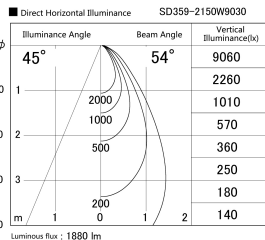

Item no. SD359-2150W9030

Series Name: Lens type Cylinder
Tracklight (SD359)

Installation	Track mount
Type	Lens type Cylinder Tracklight (SD359)
Fixture wattage	21W
Beam angle	54deg
Color Temp.	3000K
CRI	Ra>90
Luminous	1881 lm
Body	Die-cast aluminum alloy
Body finish	White
Trim finish	White
Reflector finish	N/A
IP Rate	IP20
Light source	COB module
Input Voltage	AC220~240V
Dimming Type	Non-Dimmable
Certificate	CE,CCC
Cut Hole	N/A