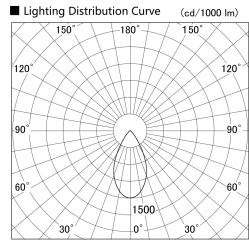

Item no. SD359-2150W9030

Series Name: Lens type Cylinder
Tracklight (SD359)

Installation	Track mount
Type	Lens type Cylinder Tracklight (SD359)
Fixture wattage	21W
Beam angle	54deg
Color Temp.	3000K
CRI	Ra>90
Luminous	1881 lm
Body	Die-cast aluminum alloy
Body finish	White
Trim finish	White
Reflector finish	N/A
IP Rate	IP20
Light source	COB module
Input Voltage	AC220~240V
Dimming Type	Non-Dimmable
Certificate	CE,CCC
Cut Hole	N/A