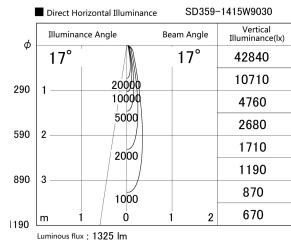

Item no. SD359-1415W9030

Series Name: Lens type Cylinder
Tracklight (SD359)

Installation	Track mount
Type	Lens type Cylinder Tracklight (SD359)
Fixture wattage	14W
Beam angle	17deg
Color Temp.	3000K
CRI	Ra>90
Luminous	1325 lm
Body	Die-cast aluminum alloy
Body finish	White
Trim finish	White
Reflector finish	N/A
IP Rate	IP20
Light source	COB module
Input Voltage	AC220~240V
Dimming Type	Non-Dimmable
Certificate	CE,CCC
Cut Hole	N/A