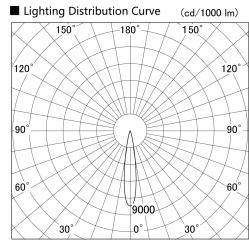

Item no. SD359-1415W9030

Series Name: Lens type Cylinder
Tracklight (SD359)

Installation	Track mount
Type	Lens type Cylinder Tracklight (SD359)
Fixture wattage	14W
Beam angle	17deg
Color Temp.	3000K
CRI	Ra>90
Luminous	1325 lm
Body	Die-cast aluminum alloy
Body finish	White
Trim finish	White
Reflector finish	N/A
IP Rate	IP20
Light source	COB module
Input Voltage	AC220~240V
Dimming Type	Non-Dimmable
Certificate	CE,CCC
Cut Hole	N/A