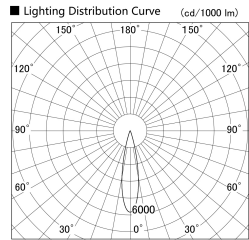

Item no. SD359-1420W9030

Series Name: Lens type Cylinder
Tracklight (SD359)

Installation	Track mount
Type	Lens type Cylinder Tracklight (SD359)
Fixture wattage	14W
Beam angle	22deg
Color Temp.	3000K
CRI	Ra>90
Luminous	1360 lm
Body	Die-cast aluminum alloy
Body finish	White
Trim finish	White
Reflector finish	N/A
IP Rate	IP20
Light source	COB module
Input Voltage	AC220~240V
Dimming Type	Non-Dimmable
Certificate	CE,CCC
Cut Hole	N/A