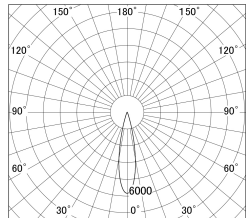

Installation	Track mount
Type	
Fixture wattage	14W
Beam angle	22deg
Color Temp.	3000K
CRI	Ra>90
Luminous	1360 lm
Body	Die-cast aluminum alloy
Body finish	White
Trim finish	White
Reflector finish	N/A
IP Rate	IP20
Light source	COB module
Input Voltage	AC220~240V
Dimming Type	Non-Dimmable
Certificate	CE,CCC
Cut Hole	N/A

■ Lighting Distribution Curve (cd/1000 lm)