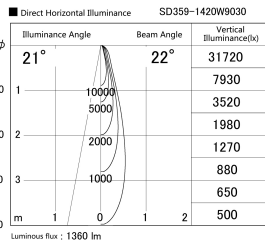

Item no. SD359-1420W9030

Series Name: Lens type Cylinder
Tracklight (SD359)

Installation	Track mount
Type	Lens type Cylinder Tracklight (SD359)
Fixture wattage	14W
Beam angle	22deg
Color Temp.	3000K
CRI	Ra>90
Luminous	1360 lm
Body	Die-cast aluminum alloy
Body finish	White
Trim finish	White
Reflector finish	N/A
IP Rate	IP20
Light source	COB module
Input Voltage	AC220~240V
Dimming Type	Non-Dimmable
Certificate	CE,CCC
Cut Hole	N/A