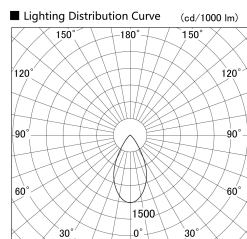

Item no. SD359-1450W9030

Series Name: Lens type Cylinder
Tracklight (SD359)

Installation	Track mount
Type	
Fixture wattage	14W
Beam angle	54deg
Color Temp.	3000K
CRI	Ra>90
Luminous	1350 lm
Body	Die-cast aluminum alloy
Body finish	White
Trim finish	White
Reflector finish	N/A
IP Rate	IP20
Light source	COB module
Input Voltage	AC220~240V
Dimming Type	Non-Dimmable
Certificate	CE,CCC
Cut Hole	N/A