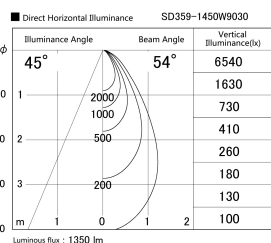

Item no. SD359-1450W9030

Series Name: Lens type Cylinder
Tracklight (SD359)

Installation	Track mount
Type	
Fixture wattage	14W
Beam angle	54deg
Color Temp.	3000K
CRI	Ra>90
Luminous	1350 lm
Body	Die-cast aluminum alloy
Body finish	White
Trim finish	White
Reflector finish	N/A
IP Rate	IP20
Light source	COB module
Input Voltage	AC220~240V
Dimming Type	Non-Dimmable
Certificate	CE,CCC
Cut Hole	N/A