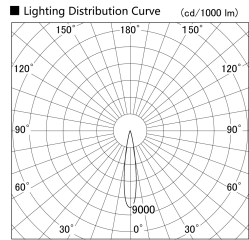

Item no. SD359-2515W9035

Series Name: Lens type Cylinder
Tracklight (SD359)

Installation	Track mount
Type	Lens type Cylinder Tracklight (SD359)
Fixture wattage	24.3W
Beam angle	17deg
Color Temp.	3500K
CRI	Ra>90
Luminous	2226 lm
Body	Die-cast aluminum alloy
Body finish	White
Trim finish	White
Reflector finish	N/A
IP Rate	IP20
Light source	COB module
Input Voltage	AC220~240V
Dimming Type	Non-Dimmable
Certificate	CE,CCC
Cut Hole	N/A