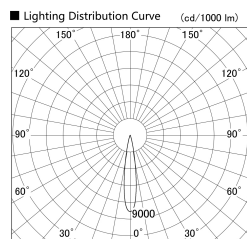

Item no. SD359-2515W9035

Series Name: Lens type Cylinder
Tracklight (SD359)

Installation	Track mount
Type	
Fixture wattage	24.3W
Beam angle	17deg
Color Temp.	3500K
CRI	Ra>90
Luminous	2226 lm
Body	Die-cast aluminum alloy
Body finish	White
Trim finish	White
Reflector finish	N/A
IP Rate	IP20
Light source	COB module
Input Voltage	AC220~240V
Dimming Type	Non-Dimmable
Certificate	CE,CCC
Cut Hole	N/A