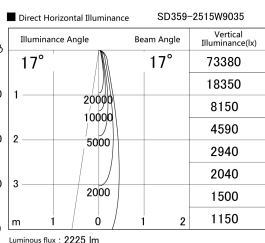

Item no. SD359-2515W9035

Series Name: Lens type Cylinder
Tracklight (SD359)

Installation	Track mount
Type	
Fixture wattage	24.3W
Beam angle	17deg
Color Temp.	3500K
CRI	Ra>90
Luminous	2226 lm
Body	Die-cast aluminum alloy
Body finish	White
Trim finish	White
Reflector finish	N/A
IP Rate	IP20
Light source	COB module
Input Voltage	AC220~240V
Dimming Type	Non-Dimmable
Certificate	CE,CCC
Cut Hole	N/A