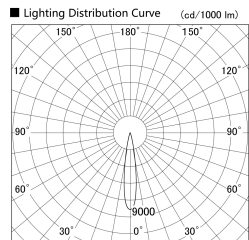

Item no. SD359-2515W9035

Series Name: Lens type Cylinder
Tracklight (SD359)

Installation	Track mount
Type	Lens type Cylinder Tracklight (SD359)
Fixture wattage	24.3W
Beam angle	17deg
Color Temp.	3500K
CRI	Ra>90
Luminous	2226 lm
Body	Die-cast aluminum alloy
Body finish	White
Trim finish	White
Reflector finish	N/A
IP Rate	IP20
Light source	COB module
Input Voltage	AC220~240V
Dimming Type	Non-Dimmable
Certificate	CE,CCC
Cut Hole	N/A