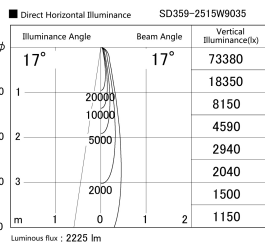

Item no. SD359-2515W9035

Series Name: Lens type Cylinder
Tracklight (SD359)

Installation	Track mount
Type	Lens type Cylinder Tracklight (SD359)
Fixture wattage	24.3W
Beam angle	17deg
Color Temp.	3500K
CRI	Ra>90
Luminous	2226 lm
Body	Die-cast aluminum alloy
Body finish	White
Trim finish	White
Reflector finish	N/A
IP Rate	IP20
Light source	COB module
Input Voltage	AC220~240V
Dimming Type	Non-Dimmable
Certificate	CE,CCC
Cut Hole	N/A