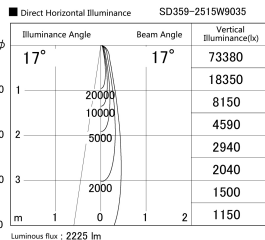

Item no. SD359-2515W9035

Series Name: Lens type Cylinder
Tracklight (SD359)

Installation	Track mount
Type	Lens type Cylinder Tracklight (SD359)
Fixture wattage	24.3W
Beam angle	17deg
Color Temp.	3500K
CRI	Ra>90
Luminous	2226 lm
Body	Die-cast aluminum alloy
Body finish	White
Trim finish	White
Reflector finish	N/A
IP Rate	IP20
Light source	COB module
Input Voltage	AC220~240V
Dimming Type	Non-Dimmable
Certificate	CE,CCC
Cut Hole	N/A