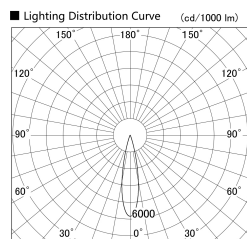

Item no. SD359-2520W9035

Series Name: Lens type Cylinder  
Tracklight (SD359)

Installation	Track mount
Type	
Fixture wattage	24.3W
Beam angle	22deg
Color Temp.	3500K
CRI	Ra>90
Luminous	2291 lm
Body	Die-cast aluminum alloy
Body finish	White
Trim finish	White
Reflector finish	N/A
IP Rate	IP20
Light source	COB module
Input Voltage	AC220~240V
Dimming Type	Non-Dimmable
Certificate	CE,CCC
Cut Hole	N/A