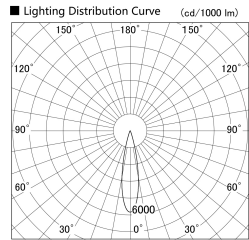

Item no. SD359-2520W9035

Series Name: Lens type Cylinder
Tracklight (SD359)

Installation	Track mount
Type	Lens type Cylinder Tracklight (SD359)
Fixture wattage	24.3W
Beam angle	22deg
Color Temp.	3500K
CRI	Ra>90
Luminous	2291 lm
Body	Die-cast aluminum alloy
Body finish	White
Trim finish	White
Reflector finish	N/A
IP Rate	IP20
Light source	COB module
Input Voltage	AC220~240V
Dimming Type	Non-Dimmable
Certificate	CE,CCC
Cut Hole	N/A