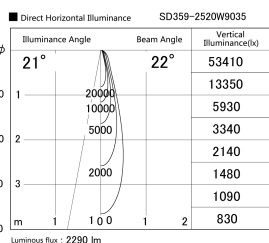

Item no. SD359-2520W9035

Series Name: Lens type Cylinder  
Tracklight (SD359)

Installation	Track mount
Type	
Fixture wattage	24.3W
Beam angle	22deg
Color Temp.	3500K
CRI	Ra>90
Luminous	2291 lm
Body	Die-cast aluminum alloy
Body finish	White
Trim finish	White
Reflector finish	N/A
IP Rate	IP20
Light source	COB module
Input Voltage	AC220~240V
Dimming Type	Non-Dimmable
Certificate	CE,CCC
Cut Hole	N/A