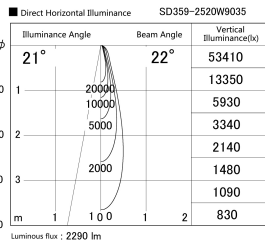

Item no. SD359-2520W9035

Series Name: Lens type Cylinder
Tracklight (SD359)

Installation	Track mount
Type	Lens type Cylinder Tracklight (SD359)
Fixture wattage	24.3W
Beam angle	22deg
Color Temp.	3500K
CRI	Ra>90
Luminous	2291 lm
Body	Die-cast aluminum alloy
Body finish	White
Trim finish	White
Reflector finish	N/A
IP Rate	IP20
Light source	COB module
Input Voltage	AC220~240V
Dimming Type	Non-Dimmable
Certificate	CE,CCC
Cut Hole	N/A