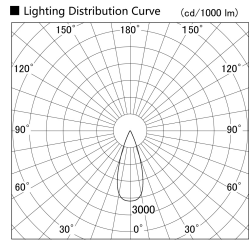

Item no. SD359-2535W9035

Series Name: Lens type Cylinder
Tracklight (SD359)

Installation	Track mount
Type	Lens type Cylinder Tracklight (SD359)
Fixture wattage	24.3W
Beam angle	36deg
Color Temp.	3500K
CRI	Ra>90
Luminous	2261 lm
Body	Die-cast aluminum alloy
Body finish	White
Trim finish	White
Reflector finish	N/A
IP Rate	IP20
Light source	COB module
Input Voltage	AC220~240V
Dimming Type	Non-Dimmable
Certificate	CE,CCC
Cut Hole	N/A