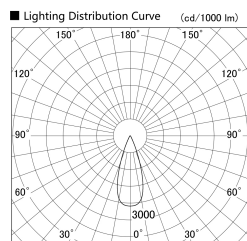

Item no. SD359-2535W9035

Series Name: Lens type Cylinder  
Tracklight (SD359)

Installation	Track mount
Type	Lens type Cylinder Tracklight (SD359)
Fixture wattage	24.3W
Beam angle	36deg
Color Temp.	3500K
CRI	Ra>90
Luminous	2261 lm
Body	Die-cast aluminum alloy
Body finish	White
Trim finish	White
Reflector finish	N/A
IP Rate	IP20
Light source	COB module
Input Voltage	AC220~240V
Dimming Type	Non-Dimmable
Certificate	CE,CCC
Cut Hole	N/A