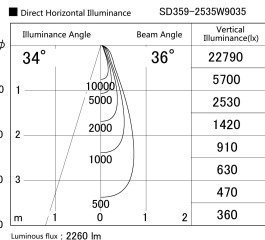

Item no. SD359-2535W9035

Series Name: Lens type Cylinder
Tracklight (SD359)

Installation	Track mount
Type	Lens type Cylinder Tracklight (SD359)
Fixture wattage	24.3W
Beam angle	36deg
Color Temp.	3500K
CRI	Ra>90
Luminous	2261 lm
Body	Die-cast aluminum alloy
Body finish	White
Trim finish	White
Reflector finish	N/A
IP Rate	IP20
Light source	COB module
Input Voltage	AC220~240V
Dimming Type	Non-Dimmable
Certificate	CE,CCC
Cut Hole	N/A