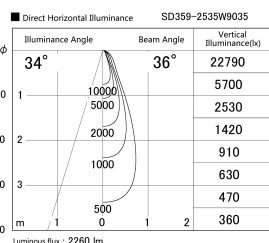

Item no. SD359-2535W9035

Series Name: Lens type Cylinder  
Tracklight (SD359)

Installation	Track mount
Type	Lens type Cylinder Tracklight (SD359)
Fixture wattage	24.3W
Beam angle	36deg
Color Temp.	3500K
CRI	Ra>90
Luminous	2261 lm
Body	Die-cast aluminum alloy
Body finish	White
Trim finish	White
Reflector finish	N/A
IP Rate	IP20
Light source	COB module
Input Voltage	AC220~240V
Dimming Type	Non-Dimmable
Certificate	CE,CCC
Cut Hole	N/A