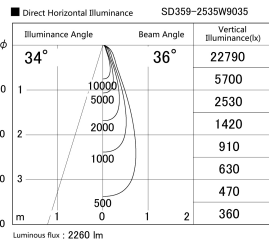

Item no. SD359-2535W9035

Series Name: Lens type Cylinder
Tracklight (SD359)

Installation	Track mount
Type	Lens type Cylinder Tracklight (SD359)
Fixture wattage	24.3W
Beam angle	36deg
Color Temp.	3500K
CRI	Ra>90
Luminous	2261 lm
Body	Die-cast aluminum alloy
Body finish	White
Trim finish	White
Reflector finish	N/A
IP Rate	IP20
Light source	COB module
Input Voltage	AC220~240V
Dimming Type	Non-Dimmable
Certificate	CE,CCC
Cut Hole	N/A