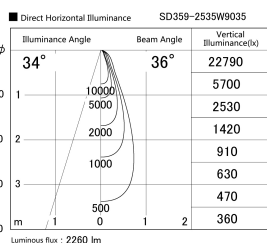

Item no. SD359-2535W9035

Series Name: Lens type Cylinder  
Tracklight (SD359)

|                  |                         |
|------------------|-------------------------|
| Installation     | Track mount             |
| Type             |                         |
| Fixture wattage  | 24.3W                   |
| Beam angle       | 36deg                   |
| Color Temp.      | 3500K                   |
| CRI              | Ra>90                   |
| Luminous         | 2261 lm                 |
| Body             | Die-cast aluminum alloy |
| Body finish      | White                   |
| Trim finish      | White                   |
| Reflector finish | N/A                     |
| IP Rate          | IP20                    |
| Light source     | COB module              |
| Input Voltage    | AC220~240V              |
| Dimming Type     | Non-Dimmable            |
| Certificate      | CE,CCC                  |
| Cut Hole         | N/A                     |