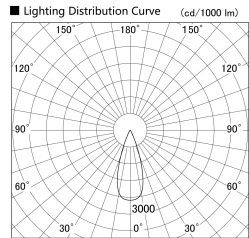

Item no. SD359-2535W9035

Series Name: Lens type Cylinder
Tracklight (SD359)

Installation	Track mount
Type	Lens type Cylinder Tracklight (SD359)
Fixture wattage	24.3W
Beam angle	36deg
Color Temp.	3500K
CRI	Ra>90
Luminous	2261 lm
Body	Die-cast aluminum alloy
Body finish	White
Trim finish	White
Reflector finish	N/A
IP Rate	IP20
Light source	COB module
Input Voltage	AC220~240V
Dimming Type	Non-Dimmable
Certificate	CE,CCC
Cut Hole	N/A