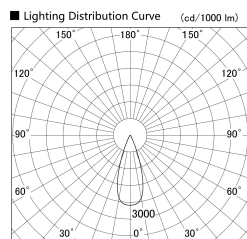

Item no. SD359-2535W9035

Series Name: Lens type Cylinder  
Tracklight (SD359)

|                  |                         |
|------------------|-------------------------|
| Installation     | Track mount             |
| Type             |                         |
| Fixture wattage  | 24.3W                   |
| Beam angle       | 36deg                   |
| Color Temp.      | 3500K                   |
| CRI              | Ra>90                   |
| Luminous         | 2261 lm                 |
| Body             | Die-cast aluminum alloy |
| Body finish      | White                   |
| Trim finish      | White                   |
| Reflector finish | N/A                     |
| IP Rate          | IP20                    |
| Light source     | COB module              |
| Input Voltage    | AC220~240V              |
| Dimming Type     | Non-Dimmable            |
| Certificate      | CE,CCC                  |
| Cut Hole         | N/A                     |