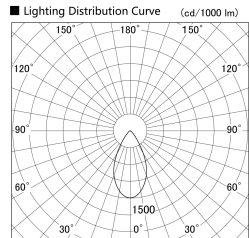

Item no. SD359-2550W9035

Series Name: Lens type Cylinder
Tracklight (SD359)

Installation	Track mount
Type	Lens type Cylinder Tracklight (SD359)
Fixture wattage	24.3W
Beam angle	54deg
Color Temp.	3500K
CRI	Ra>90
Luminous	2271 lm
Body	Die-cast aluminum alloy
Body finish	White
Trim finish	White
Reflector finish	N/A
IP Rate	IP20
Light source	COB module
Input Voltage	AC220~240V
Dimming Type	Non-Dimmable
Certificate	CE,CCC
Cut Hole	N/A