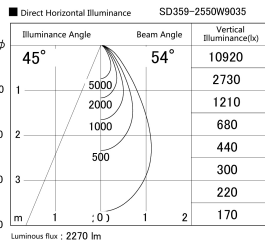

Item no. SD359-2550W9035

Series Name: Lens type Cylinder
Tracklight (SD359)

Installation	Track mount
Type	Lens type Cylinder Tracklight (SD359)
Fixture wattage	24.3W
Beam angle	54deg
Color Temp.	3500K
CRI	Ra>90
Luminous	2271 lm
Body	Die-cast aluminum alloy
Body finish	White
Trim finish	White
Reflector finish	N/A
IP Rate	IP20
Light source	COB module
Input Voltage	AC220~240V
Dimming Type	Non-Dimmable
Certificate	CE,CCC
Cut Hole	N/A