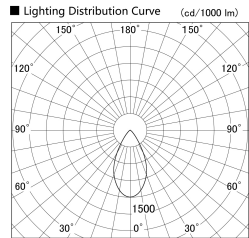

Item no. SD359-2550W9035

Series Name: Lens type Cylinder  
Tracklight (SD359)

Installation	Track mount
Type	
Fixture wattage	24.3W
Beam angle	54deg
Color Temp.	3500K
CRI	Ra>90
Luminous	2271 lm
Body	Die-cast aluminum alloy
Body finish	White
Trim finish	White
Reflector finish	N/A
IP Rate	IP20
Light source	COB module
Input Voltage	AC220~240V
Dimming Type	Non-Dimmable
Certificate	CE,CCC
Cut Hole	N/A