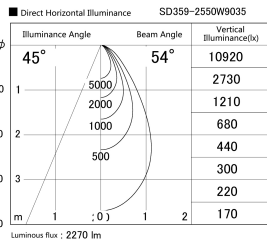

Item no. SD359-2550W9035

Series Name: Lens type Cylinder  
Tracklight (SD359)

Installation	Track mount
Type	
Fixture wattage	24.3W
Beam angle	54deg
Color Temp.	3500K
CRI	Ra>90
Luminous	2271 lm
Body	Die-cast aluminum alloy
Body finish	White
Trim finish	White
Reflector finish	N/A
IP Rate	IP20
Light source	COB module
Input Voltage	AC220~240V
Dimming Type	Non-Dimmable
Certificate	CE,CCC
Cut Hole	N/A