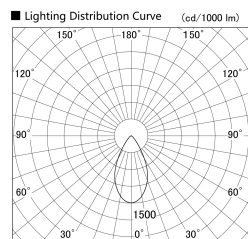

Item no. SD359-2550W9035

Series Name: Lens type Cylinder
Tracklight (SD359)

Installation	Track mount
Type	Lens type Cylinder Tracklight (SD359)
Fixture wattage	24.3W
Beam angle	54deg
Color Temp.	3500K
CRI	Ra>90
Luminous	2271 lm
Body	Die-cast aluminum alloy
Body finish	White
Trim finish	White
Reflector finish	N/A
IP Rate	IP20
Light source	COB module
Input Voltage	AC220~240V
Dimming Type	Non-Dimmable
Certificate	CE,CCC
Cut Hole	N/A