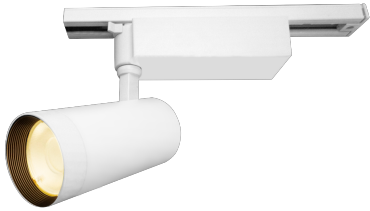

Item no. SD359-2550W9035

Series Name: Lens type Cylinder  
Tracklight (SD359)

Installation	Track mount
Type	
Fixture wattage	24.3W
Beam angle	54deg
Color Temp.	3500K
CRI	Ra>90
Luminous	2271 lm
Body	Die-cast aluminum alloy
Body finish	White
Trim finish	White
Reflector finish	N/A
IP Rate	IP20
Light source	COB module
Input Voltage	AC220~240V
Dimming Type	Non-Dimmable
Certificate	CE,CCC
Cut Hole	N/A