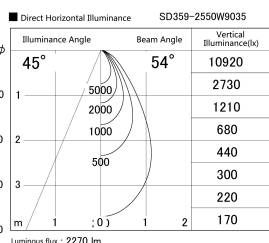

Item no. SD359-2550W9035

Series Name: Lens type Cylinder
Tracklight (SD359)

Installation	Track mount
Type	Lens type Cylinder Tracklight (SD359)
Fixture wattage	24.3W
Beam angle	54deg
Color Temp.	3500K
CRI	Ra>90
Luminous	2271 lm
Body	Die-cast aluminum alloy
Body finish	White
Trim finish	White
Reflector finish	N/A
IP Rate	IP20
Light source	COB module
Input Voltage	AC220~240V
Dimming Type	Non-Dimmable
Certificate	CE,CCC
Cut Hole	N/A