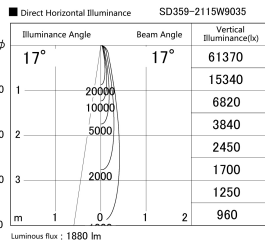

Item no. SD359-2115W9035

Series Name: Lens type Cylinder  
Tracklight (SD359)

Installation	Track mount
Type	Lens type Cylinder Tracklight (SD359)
Fixture wattage	21W
Beam angle	17deg
Color Temp.	3500K
CRI	Ra>90
Luminous	1882 lm
Body	Die-cast aluminum alloy
Body finish	White
Trim finish	White
Reflector finish	N/A
IP Rate	IP20
Light source	COB module
Input Voltage	AC220~240V
Dimming Type	Non-Dimmable
Certificate	CE,CCC
Cut Hole	N/A