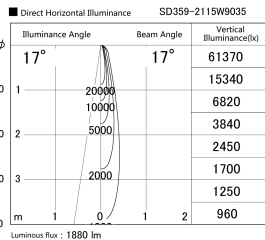

Item no. SD359-2115W9035

Series Name: Lens type Cylinder  
Tracklight (SD359)

Installation	Track mount
Type	
Fixture wattage	21W
Beam angle	17deg
Color Temp.	3500K
CRI	Ra>90
Luminous	1882 lm
Body	Die-cast aluminum alloy
Body finish	White
Trim finish	White
Reflector finish	N/A
IP Rate	IP20
Light source	COB module
Input Voltage	AC220~240V
Dimming Type	Non-Dimmable
Certificate	CE,CCC
Cut Hole	N/A