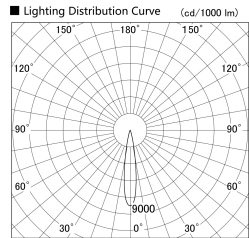

Item no. SD359-2115W9035

Series Name: Lens type Cylinder  
Tracklight (SD359)

Installation	Track mount
Type	
Fixture wattage	21W
Beam angle	17deg
Color Temp.	3500K
CRI	Ra>90
Luminous	1882 lm
Body	Die-cast aluminum alloy
Body finish	White
Trim finish	White
Reflector finish	N/A
IP Rate	IP20
Light source	COB module
Input Voltage	AC220~240V
Dimming Type	Non-Dimmable
Certificate	CE,CCC
Cut Hole	N/A