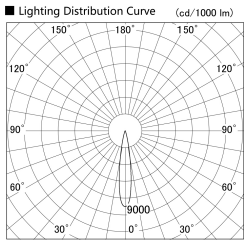

Item no. SD359-2115W9035

Series Name: Lens type Cylinder  
Tracklight (SD359)

Installation	Track mount
Type	Lens type Cylinder Tracklight (SD359)
Fixture wattage	21W
Beam angle	17deg
Color Temp.	3500K
CRI	Ra>90
Luminous	1882 lm
Body	Die-cast aluminum alloy
Body finish	White
Trim finish	White
Reflector finish	N/A
IP Rate	IP20
Light source	COB module
Input Voltage	AC220~240V
Dimming Type	Non-Dimmable
Certificate	CE,CCC
Cut Hole	N/A