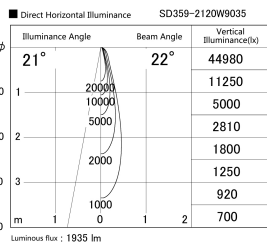

Item no. SD359-2120W9035

Series Name: Lens type Cylinder
Tracklight (SD359)

Installation	Track mount
Type	Lens type Cylinder Tracklight (SD359)
Fixture wattage	21W
Beam angle	22deg
Color Temp.	3500K
CRI	Ra>90
Luminous	1936 lm
Body	Die-cast aluminum alloy
Body finish	White
Trim finish	White
Reflector finish	N/A
IP Rate	IP20
Light source	COB module
Input Voltage	AC220~240V
Dimming Type	Non-Dimmable
Certificate	CE,CCC
Cut Hole	N/A