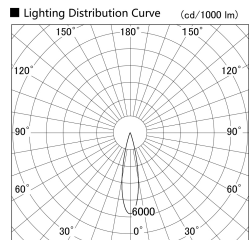

Item no. SD359-2120W9035

Series Name: Lens type Cylinder
Tracklight (SD359)

Installation	Track mount
Type	Lens type Cylinder Tracklight (SD359)
Fixture wattage	21W
Beam angle	22deg
Color Temp.	3500K
CRI	Ra>90
Luminous	1936 lm
Body	Die-cast aluminum alloy
Body finish	White
Trim finish	White
Reflector finish	N/A
IP Rate	IP20
Light source	COB module
Input Voltage	AC220~240V
Dimming Type	Non-Dimmable
Certificate	CE,CCC
Cut Hole	N/A