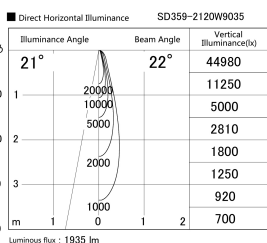

Item no. SD359-2120W9035

Series Name: Lens type Cylinder
Tracklight (SD359)

Installation	Track mount
Type	
Fixture wattage	21W
Beam angle	22deg
Color Temp.	3500K
CRI	Ra>90
Luminous	1936 lm
Body	Die-cast aluminum alloy
Body finish	White
Trim finish	White
Reflector finish	N/A
IP Rate	IP20
Light source	COB module
Input Voltage	AC220~240V
Dimming Type	Non-Dimmable
Certificate	CE,CCC
Cut Hole	N/A