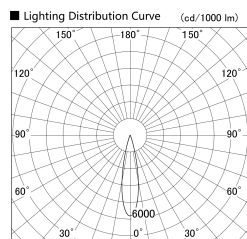

Item no. SD359-2120W9035

Series Name: Lens type Cylinder
Tracklight (SD359)

Installation	Track mount
Type	
Fixture wattage	21W
Beam angle	22deg
Color Temp.	3500K
CRI	Ra>90
Luminous	1936 lm
Body	Die-cast aluminum alloy
Body finish	White
Trim finish	White
Reflector finish	N/A
IP Rate	IP20
Light source	COB module
Input Voltage	AC220~240V
Dimming Type	Non-Dimmable
Certificate	CE,CCC
Cut Hole	N/A