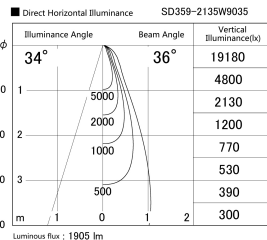

Item no. SD359-2135W9035

Series Name: Lens type Cylinder  
Tracklight (SD359)

Installation	Track mount
Type	Lens type Cylinder Tracklight (SD359)
Fixture wattage	21W
Beam angle	36deg
Color Temp.	3500K
CRI	Ra>90
Luminous	1905 lm
Body	Die-cast aluminum alloy
Body finish	White
Trim finish	White
Reflector finish	N/A
IP Rate	IP20
Light source	COB module
Input Voltage	AC220~240V
Dimming Type	Non-Dimmable
Certificate	CE,CCC
Cut Hole	N/A