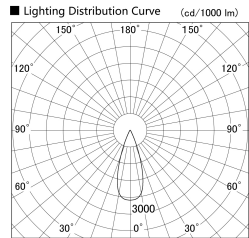

Item no. SD359-2135W9035

Series Name: Lens type Cylinder
Tracklight (SD359)

Installation	Track mount
Type	
Fixture wattage	21W
Beam angle	36deg
Color Temp.	3500K
CRI	Ra>90
Luminous	1905 lm
Body	Die-cast aluminum alloy
Body finish	White
Trim finish	White
Reflector finish	N/A
IP Rate	IP20
Light source	COB module
Input Voltage	AC220~240V
Dimming Type	Non-Dimmable
Certificate	CE,CCC
Cut Hole	N/A