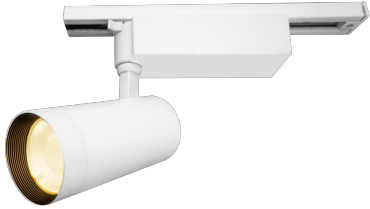

Item no. SD359-2135W9035

Series Name: Lens type Cylinder
Tracklight (SD359)

Installation	Track mount
Type	
Fixture wattage	21W
Beam angle	36deg
Color Temp.	3500K
CRI	Ra>90
Luminous	1905 lm
Body	Die-cast aluminum alloy
Body finish	White
Trim finish	White
Reflector finish	N/A
IP Rate	IP20
Light source	COB module
Input Voltage	AC220~240V
Dimming Type	Non-Dimmable
Certificate	CE,CCC
Cut Hole	N/A