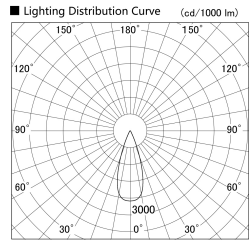

Item no. SD359-2135W9035

Series Name: Lens type Cylinder
Tracklight (SD359)

Installation	Track mount
Type	Lens type Cylinder Tracklight (SD359)
Fixture wattage	21W
Beam angle	36deg
Color Temp.	3500K
CRI	Ra>90
Luminous	1905 lm
Body	Die-cast aluminum alloy
Body finish	White
Trim finish	White
Reflector finish	N/A
IP Rate	IP20
Light source	COB module
Input Voltage	AC220~240V
Dimming Type	Non-Dimmable
Certificate	CE,CCC
Cut Hole	N/A