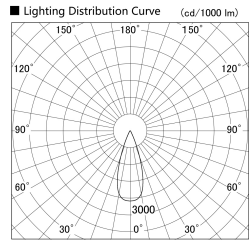

Item no. SD359-2135W9035

Series Name: Lens type Cylinder  
Tracklight (SD359)

Installation	Track mount
Type	Lens type Cylinder Tracklight (SD359)
Fixture wattage	21W
Beam angle	36deg
Color Temp.	3500K
CRI	Ra>90
Luminous	1905 lm
Body	Die-cast aluminum alloy
Body finish	White
Trim finish	White
Reflector finish	N/A
IP Rate	IP20
Light source	COB module
Input Voltage	AC220~240V
Dimming Type	Non-Dimmable
Certificate	CE,CCC
Cut Hole	N/A