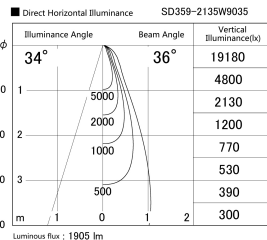

Item no. SD359-2135W9035

Series Name: Lens type Cylinder
Tracklight (SD359)

Installation	Track mount
Type	Lens type Cylinder Tracklight (SD359)
Fixture wattage	21W
Beam angle	36deg
Color Temp.	3500K
CRI	Ra>90
Luminous	1905 lm
Body	Die-cast aluminum alloy
Body finish	White
Trim finish	White
Reflector finish	N/A
IP Rate	IP20
Light source	COB module
Input Voltage	AC220~240V
Dimming Type	Non-Dimmable
Certificate	CE,CCC
Cut Hole	N/A