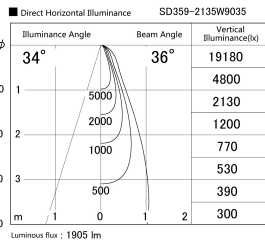

Item no. SD359-2135W9035

Series Name: Lens type Cylinder
Tracklight (SD359)

Installation	Track mount
Type	
Fixture wattage	21W
Beam angle	36deg
Color Temp.	3500K
CRI	Ra>90
Luminous	1905 lm
Body	Die-cast aluminum alloy
Body finish	White
Trim finish	White
Reflector finish	N/A
IP Rate	IP20
Light source	COB module
Input Voltage	AC220~240V
Dimming Type	Non-Dimmable
Certificate	CE,CCC
Cut Hole	N/A