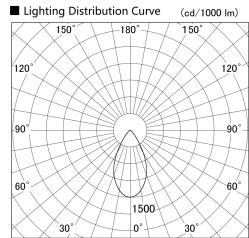

Item no. SD359-2150W9035

Series Name: Lens type Cylinder
Tracklight (SD359)

Installation	Track mount
Type	
Fixture wattage	21W
Beam angle	54deg
Color Temp.	3500K
CRI	Ra>90
Luminous	1919 lm
Body	Die-cast aluminum alloy
Body finish	White
Trim finish	White
Reflector finish	N/A
IP Rate	IP20
Light source	COB module
Input Voltage	AC220~240V
Dimming Type	Non-Dimmable
Certificate	CE,CCC
Cut Hole	N/A