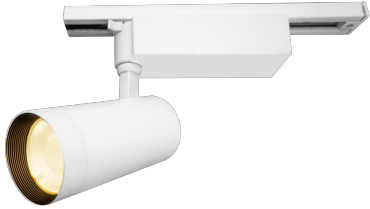

Item no. SD359-2150W9035

Series Name: Lens type Cylinder
Tracklight (SD359)

Installation	Track mount
Type	
Fixture wattage	21W
Beam angle	54deg
Color Temp.	3500K
CRI	Ra>90
Luminous	1919 lm
Body	Die-cast aluminum alloy
Body finish	White
Trim finish	White
Reflector finish	N/A
IP Rate	IP20
Light source	COB module
Input Voltage	AC220~240V
Dimming Type	Non-Dimmable
Certificate	CE,CCC
Cut Hole	N/A