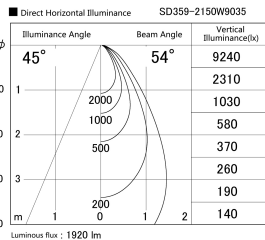

Item no. SD359-2150W9035

Series Name: Lens type Cylinder
Tracklight (SD359)

Installation	Track mount
Type	
Fixture wattage	21W
Beam angle	54deg
Color Temp.	3500K
CRI	Ra>90
Luminous	1919 lm
Body	Die-cast aluminum alloy
Body finish	White
Trim finish	White
Reflector finish	N/A
IP Rate	IP20
Light source	COB module
Input Voltage	AC220~240V
Dimming Type	Non-Dimmable
Certificate	CE,CCC
Cut Hole	N/A