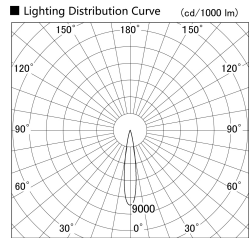

Item no. SD359-1415W9035

Series Name: Lens type Cylinder
Tracklight (SD359)

Installation	Track mount
Type	Lens type Cylinder Tracklight (SD359)
Fixture wattage	14W
Beam angle	17deg
Color Temp.	3500K
CRI	Ra>90
Luminous	1352 lm
Body	Die-cast aluminum alloy
Body finish	White
Trim finish	White
Reflector finish	N/A
IP Rate	IP20
Light source	COB module
Input Voltage	AC220~240V
Dimming Type	Non-Dimmable
Certificate	CE,CCC
Cut Hole	N/A