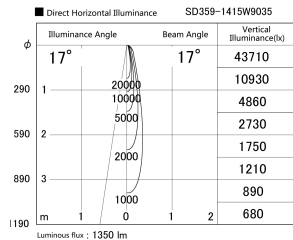

Item no. SD359-1415W9035

Series Name: Lens type Cylinder
Tracklight (SD359)

Installation	Track mount
Type	Lens type Cylinder Tracklight (SD359)
Fixture wattage	14W
Beam angle	17deg
Color Temp.	3500K
CRI	Ra>90
Luminous	1352 lm
Body	Die-cast aluminum alloy
Body finish	White
Trim finish	White
Reflector finish	N/A
IP Rate	IP20
Light source	COB module
Input Voltage	AC220~240V
Dimming Type	Non-Dimmable
Certificate	CE,CCC
Cut Hole	N/A