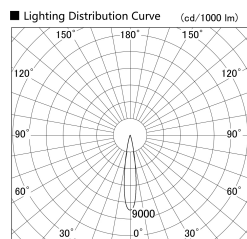

Item no. SD359-1415W9035

Series Name: Lens type Cylinder
Tracklight (SD359)

Installation	Track mount
Type	
Fixture wattage	14W
Beam angle	17deg
Color Temp.	3500K
CRI	Ra>90
Luminous	1352 lm
Body	Die-cast aluminum alloy
Body finish	White
Trim finish	White
Reflector finish	N/A
IP Rate	IP20
Light source	COB module
Input Voltage	AC220~240V
Dimming Type	Non-Dimmable
Certificate	CE,CCC
Cut Hole	N/A