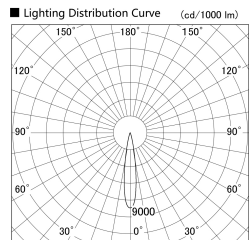

Item no. SD359-1415W9035

Series Name: Lens type Cylinder  
Tracklight (SD359)

Installation	Track mount
Type	Lens type Cylinder Tracklight (SD359)
Fixture wattage	14W
Beam angle	17deg
Color Temp.	3500K
CRI	Ra>90
Luminous	1352 lm
Body	Die-cast aluminum alloy
Body finish	White
Trim finish	White
Reflector finish	N/A
IP Rate	IP20
Light source	COB module
Input Voltage	AC220~240V
Dimming Type	Non-Dimmable
Certificate	CE,CCC
Cut Hole	N/A