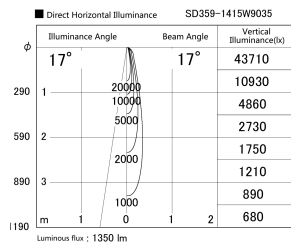

Item no. SD359-1415W9035

Series Name: Lens type Cylinder  
Tracklight (SD359)

Installation	Track mount
Type	Lens type Cylinder Tracklight (SD359)
Fixture wattage	14W
Beam angle	17deg
Color Temp.	3500K
CRI	Ra>90
Luminous	1352 lm
Body	Die-cast aluminum alloy
Body finish	White
Trim finish	White
Reflector finish	N/A
IP Rate	IP20
Light source	COB module
Input Voltage	AC220~240V
Dimming Type	Non-Dimmable
Certificate	CE,CCC
Cut Hole	N/A