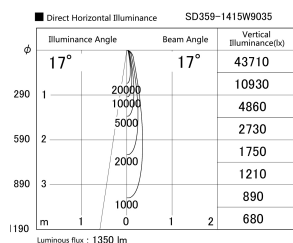

Item no. SD359-1415W9035

Series Name: Lens type Cylinder
Tracklight (SD359)

Installation	Track mount
Type	
Fixture wattage	14W
Beam angle	17deg
Color Temp.	3500K
CRI	Ra>90
Luminous	1352 lm
Body	Die-cast aluminum alloy
Body finish	White
Trim finish	White
Reflector finish	N/A
IP Rate	IP20
Light source	COB module
Input Voltage	AC220~240V
Dimming Type	Non-Dimmable
Certificate	CE,CCC
Cut Hole	N/A