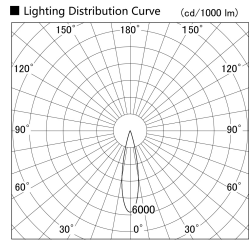

Item no. SD359-1420W9035

Series Name: Lens type Cylinder
Tracklight (SD359)

Installation	Track mount
Type	Lens type Cylinder Tracklight (SD359)
Fixture wattage	14W
Beam angle	22deg
Color Temp.	3500K
CRI	Ra>90
Luminous	1387 lm
Body	Die-cast aluminum alloy
Body finish	White
Trim finish	White
Reflector finish	N/A
IP Rate	IP20
Light source	COB module
Input Voltage	AC220~240V
Dimming Type	Non-Dimmable
Certificate	CE,CCC
Cut Hole	N/A