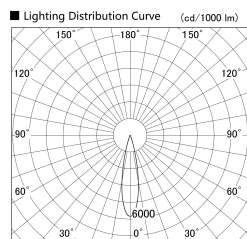

Item no. SD359-1420W9035

Series Name: Lens type Cylinder
Tracklight (SD359)

Installation	Track mount
Type	
Fixture wattage	14W
Beam angle	22deg
Color Temp.	3500K
CRI	Ra>90
Luminous	1387 lm
Body	Die-cast aluminum alloy
Body finish	White
Trim finish	White
Reflector finish	N/A
IP Rate	IP20
Light source	COB module
Input Voltage	AC220~240V
Dimming Type	Non-Dimmable
Certificate	CE,CCC
Cut Hole	N/A