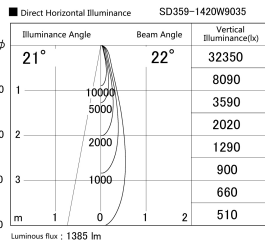

Item no. SD359-1420W9035

Series Name: Lens type Cylinder
Tracklight (SD359)

Installation	Track mount
Type	Lens type Cylinder Tracklight (SD359)
Fixture wattage	14W
Beam angle	22deg
Color Temp.	3500K
CRI	Ra>90
Luminous	1387 lm
Body	Die-cast aluminum alloy
Body finish	White
Trim finish	White
Reflector finish	N/A
IP Rate	IP20
Light source	COB module
Input Voltage	AC220~240V
Dimming Type	Non-Dimmable
Certificate	CE,CCC
Cut Hole	N/A