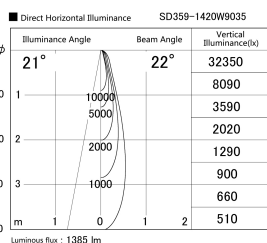

Item no. SD359-1420W9035

Series Name: Lens type Cylinder
Tracklight (SD359)

Installation	Track mount
Type	
Fixture wattage	14W
Beam angle	22deg
Color Temp.	3500K
CRI	Ra>90
Luminous	1387 lm
Body	Die-cast aluminum alloy
Body finish	White
Trim finish	White
Reflector finish	N/A
IP Rate	IP20
Light source	COB module
Input Voltage	AC220~240V
Dimming Type	Non-Dimmable
Certificate	CE,CCC
Cut Hole	N/A