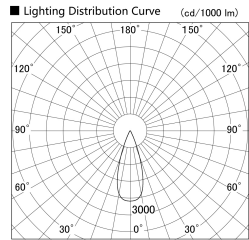

Item no. SD359-1435W9035

Series Name: Lens type Cylinder  
Tracklight (SD359)

Installation	Track mount
Type	Lens type Cylinder Tracklight (SD359)
Fixture wattage	14W
Beam angle	36deg
Color Temp.	3500K
CRI	Ra>90
Luminous	1370 lm
Body	Die-cast aluminum alloy
Body finish	White
Trim finish	White
Reflector finish	N/A
IP Rate	IP20
Light source	COB module
Input Voltage	AC220~240V
Dimming Type	Non-Dimmable
Certificate	CE,CCC
Cut Hole	N/A