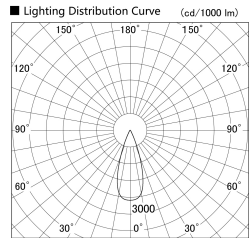

Item no. SD359-1435W9035

Series Name: Lens type Cylinder
Tracklight (SD359)

Installation	Track mount
Type	
Fixture wattage	14W
Beam angle	36deg
Color Temp.	3500K
CRI	Ra>90
Luminous	1370 lm
Body	Die-cast aluminum alloy
Body finish	White
Trim finish	White
Reflector finish	N/A
IP Rate	IP20
Light source	COB module
Input Voltage	AC220~240V
Dimming Type	Non-Dimmable
Certificate	CE,CCC
Cut Hole	N/A