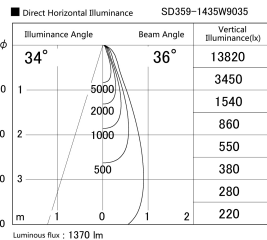

Item no. SD359-1435W9035

Series Name: Lens type Cylinder
Tracklight (SD359)

Installation	Track mount
Type	
Fixture wattage	14W
Beam angle	36deg
Color Temp.	3500K
CRI	Ra>90
Luminous	1370 lm
Body	Die-cast aluminum alloy
Body finish	White
Trim finish	White
Reflector finish	N/A
IP Rate	IP20
Light source	COB module
Input Voltage	AC220~240V
Dimming Type	Non-Dimmable
Certificate	CE,CCC
Cut Hole	N/A