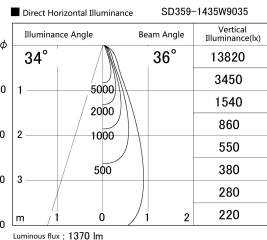

Item no. SD359-1435W9035

Series Name: Lens type Cylinder  
Tracklight (SD359)

Installation	Track mount
Type	Lens type Cylinder Tracklight (SD359)
Fixture wattage	14W
Beam angle	36deg
Color Temp.	3500K
CRI	Ra>90
Luminous	1370 lm
Body	Die-cast aluminum alloy
Body finish	White
Trim finish	White
Reflector finish	N/A
IP Rate	IP20
Light source	COB module
Input Voltage	AC220~240V
Dimming Type	Non-Dimmable
Certificate	CE,CCC
Cut Hole	N/A