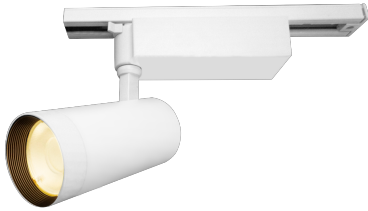

Item no. SD359-1435W9035

Series Name: Lens type Cylinder
Tracklight (SD359)

Installation	Track mount
Type	
Fixture wattage	14W
Beam angle	36deg
Color Temp.	3500K
CRI	Ra>90
Luminous	1370 lm
Body	Die-cast aluminum alloy
Body finish	White
Trim finish	White
Reflector finish	N/A
IP Rate	IP20
Light source	COB module
Input Voltage	AC220~240V
Dimming Type	Non-Dimmable
Certificate	CE,CCC
Cut Hole	N/A