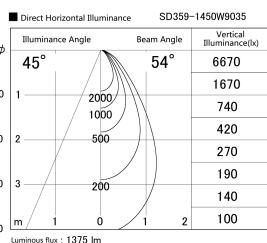

Item no. SD359-1450W9035

Series Name: Lens type Cylinder  
Tracklight (SD359)

Installation	Track mount
Type	
Fixture wattage	14W
Beam angle	54deg
Color Temp.	3500K
CRI	Ra>90
Luminous	1377 lm
Body	Die-cast aluminum alloy
Body finish	White
Trim finish	White
Reflector finish	N/A
IP Rate	IP20
Light source	COB module
Input Voltage	AC220~240V
Dimming Type	Non-Dimmable
Certificate	CE,CCC
Cut Hole	N/A