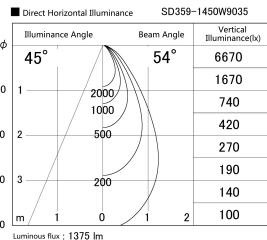

Item no. SD359-1450W9035

Series Name: Lens type Cylinder  
Tracklight (SD359)

Installation	Track mount
Type	Lens type Cylinder Tracklight (SD359)
Fixture wattage	14W
Beam angle	54deg
Color Temp.	3500K
CRI	Ra>90
Luminous	1377 lm
Body	Die-cast aluminum alloy
Body finish	White
Trim finish	White
Reflector finish	N/A
IP Rate	IP20
Light source	COB module
Input Voltage	AC220~240V
Dimming Type	Non-Dimmable
Certificate	CE,CCC
Cut Hole	N/A