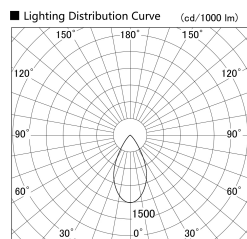

Item no. SD359-1450W9035

Series Name: Lens type Cylinder  
Tracklight (SD359)

Installation	Track mount
Type	
Fixture wattage	14W
Beam angle	54deg
Color Temp.	3500K
CRI	Ra>90
Luminous	1377 lm
Body	Die-cast aluminum alloy
Body finish	White
Trim finish	White
Reflector finish	N/A
IP Rate	IP20
Light source	COB module
Input Voltage	AC220~240V
Dimming Type	Non-Dimmable
Certificate	CE,CCC
Cut Hole	N/A