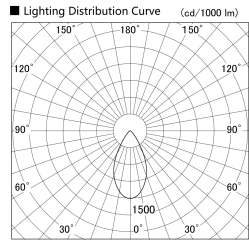

Item no. SD359-1450W9035

Series Name: Lens type Cylinder  
Tracklight (SD359)

Installation	Track mount
Type	Lens type Cylinder Tracklight (SD359)
Fixture wattage	14W
Beam angle	54deg
Color Temp.	3500K
CRI	Ra>90
Luminous	1377 lm
Body	Die-cast aluminum alloy
Body finish	White
Trim finish	White
Reflector finish	N/A
IP Rate	IP20
Light source	COB module
Input Voltage	AC220~240V
Dimming Type	Non-Dimmable
Certificate	CE,CCC
Cut Hole	N/A