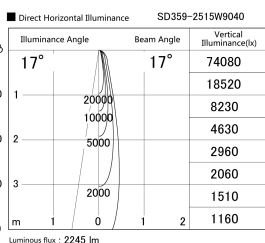

Item no. SD359-2515W9040

Series Name: Lens type Cylinder
Tracklight (SD359)

Installation	Track mount
Type	
Fixture wattage	24.3W
Beam angle	17deg
Color Temp.	4000K
CRI	Ra>90
Luminous	2247 lm
Body	Die-cast aluminum alloy
Body finish	White
Trim finish	White
Reflector finish	N/A
IP Rate	IP20
Light source	COB module
Input Voltage	AC220~240V
Dimming Type	Non-Dimmable
Certificate	CE,CCC
Cut Hole	N/A