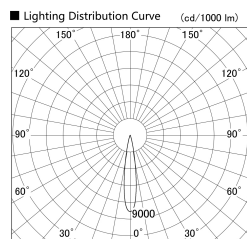

Item no. SD359-2515W9040

Series Name: Lens type Cylinder
Tracklight (SD359)

Installation	Track mount
Type	
Fixture wattage	24.3W
Beam angle	17deg
Color Temp.	4000K
CRI	Ra>90
Luminous	2247 lm
Body	Die-cast aluminum alloy
Body finish	White
Trim finish	White
Reflector finish	N/A
IP Rate	IP20
Light source	COB module
Input Voltage	AC220~240V
Dimming Type	Non-Dimmable
Certificate	CE,CCC
Cut Hole	N/A