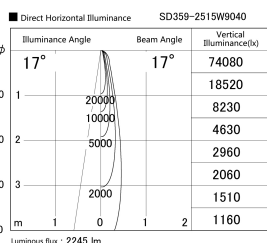

Item no. SD359-2515W9040

Series Name: Lens type Cylinder
Tracklight (SD359)

Installation	Track mount
Type	Lens type Cylinder Tracklight (SD359)
Fixture wattage	24.3W
Beam angle	17deg
Color Temp.	4000K
CRI	Ra>90
Luminous	2247 lm
Body	Die-cast aluminum alloy
Body finish	White
Trim finish	White
Reflector finish	N/A
IP Rate	IP20
Light source	COB module
Input Voltage	AC220~240V
Dimming Type	Non-Dimmable
Certificate	CE,CCC
Cut Hole	N/A