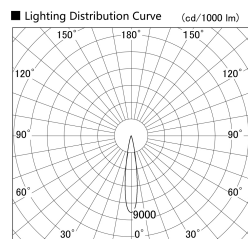

Item no. SD359-2515W9040

Series Name: Lens type Cylinder
Tracklight (SD359)

Installation	Track mount
Type	Lens type Cylinder Tracklight (SD359)
Fixture wattage	24.3W
Beam angle	17deg
Color Temp.	4000K
CRI	Ra>90
Luminous	2247 lm
Body	Die-cast aluminum alloy
Body finish	White
Trim finish	White
Reflector finish	N/A
IP Rate	IP20
Light source	COB module
Input Voltage	AC220~240V
Dimming Type	Non-Dimmable
Certificate	CE,CCC
Cut Hole	N/A