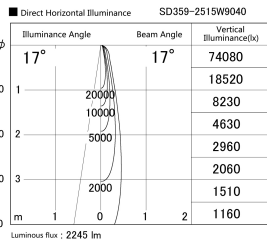

Item no. SD359-2515W9040

Series Name: Lens type Cylinder
Tracklight (SD359)

Installation	Track mount
Type	Lens type Cylinder Tracklight (SD359)
Fixture wattage	24.3W
Beam angle	17deg
Color Temp.	4000K
CRI	Ra>90
Luminous	2247 lm
Body	Die-cast aluminum alloy
Body finish	White
Trim finish	White
Reflector finish	N/A
IP Rate	IP20
Light source	COB module
Input Voltage	AC220~240V
Dimming Type	Non-Dimmable
Certificate	CE,CCC
Cut Hole	N/A