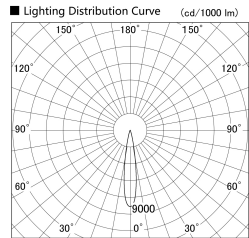

Item no. SD359-2515W9040

Series Name: Lens type Cylinder
Tracklight (SD359)

Installation	Track mount
Type	Lens type Cylinder Tracklight (SD359)
Fixture wattage	24.3W
Beam angle	17deg
Color Temp.	4000K
CRI	Ra>90
Luminous	2247 lm
Body	Die-cast aluminum alloy
Body finish	White
Trim finish	White
Reflector finish	N/A
IP Rate	IP20
Light source	COB module
Input Voltage	AC220~240V
Dimming Type	Non-Dimmable
Certificate	CE,CCC
Cut Hole	N/A