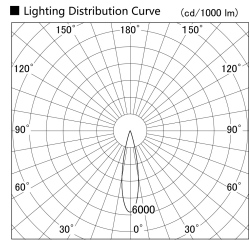

Item no. SD359-2520W9040

Series Name: Lens type Cylinder  
Tracklight (SD359)

Installation	Track mount
Type	Lens type Cylinder Tracklight (SD359)
Fixture wattage	24.3W
Beam angle	22deg
Color Temp.	4000K
CRI	Ra>90
Luminous	2313 lm
Body	Die-cast aluminum alloy
Body finish	White
Trim finish	White
Reflector finish	N/A
IP Rate	IP20
Light source	COB module
Input Voltage	AC220~240V
Dimming Type	Non-Dimmable
Certificate	CE,CCC
Cut Hole	N/A