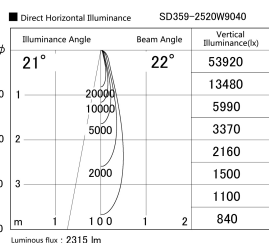

Item no. SD359-2520W9040

Series Name: Lens type Cylinder
Tracklight (SD359)

Installation	Track mount
Type	
Fixture wattage	24.3W
Beam angle	22deg
Color Temp.	4000K
CRI	Ra>90
Luminous	2313 lm
Body	Die-cast aluminum alloy
Body finish	White
Trim finish	White
Reflector finish	N/A
IP Rate	IP20
Light source	COB module
Input Voltage	AC220~240V
Dimming Type	Non-Dimmable
Certificate	CE,CCC
Cut Hole	N/A