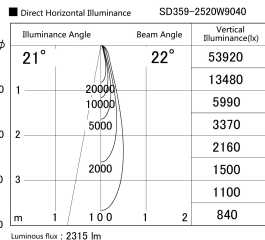

Item no. SD359-2520W9040

Series Name: Lens type Cylinder  
Tracklight (SD359)

Installation	Track mount
Type	Lens type Cylinder Tracklight (SD359)
Fixture wattage	24.3W
Beam angle	22deg
Color Temp.	4000K
CRI	Ra>90
Luminous	2313 lm
Body	Die-cast aluminum alloy
Body finish	White
Trim finish	White
Reflector finish	N/A
IP Rate	IP20
Light source	COB module
Input Voltage	AC220~240V
Dimming Type	Non-Dimmable
Certificate	CE,CCC
Cut Hole	N/A