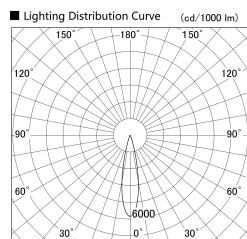

Item no. SD359-2520W9040

Series Name: Lens type Cylinder
Tracklight (SD359)

Installation	Track mount
Type	
Fixture wattage	24.3W
Beam angle	22deg
Color Temp.	4000K
CRI	Ra>90
Luminous	2313 lm
Body	Die-cast aluminum alloy
Body finish	White
Trim finish	White
Reflector finish	N/A
IP Rate	IP20
Light source	COB module
Input Voltage	AC220~240V
Dimming Type	Non-Dimmable
Certificate	CE,CCC
Cut Hole	N/A