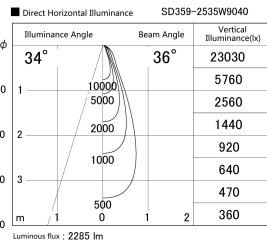

Item no. SD359-2535W9040

Series Name: Lens type Cylinder
Tracklight (SD359)

Installation	Track mount
Type	Lens type Cylinder Tracklight (SD359)
Fixture wattage	24.3W
Beam angle	36deg
Color Temp.	4000K
CRI	Ra>90
Luminous	2284 lm
Body	Die-cast aluminum alloy
Body finish	White
Trim finish	White
Reflector finish	N/A
IP Rate	IP20
Light source	COB module
Input Voltage	AC220~240V
Dimming Type	Non-Dimmable
Certificate	CE,CCC
Cut Hole	N/A