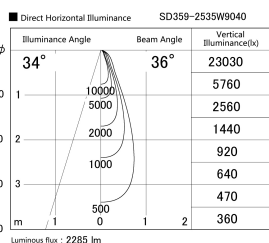

Item no. SD359-2535W9040

Series Name: Lens type Cylinder
Tracklight (SD359)

Installation	Track mount
Type	
Fixture wattage	24.3W
Beam angle	36deg
Color Temp.	4000K
CRI	Ra>90
Luminous	2284 lm
Body	Die-cast aluminum alloy
Body finish	White
Trim finish	White
Reflector finish	N/A
IP Rate	IP20
Light source	COB module
Input Voltage	AC220~240V
Dimming Type	Non-Dimmable
Certificate	CE,CCC
Cut Hole	N/A