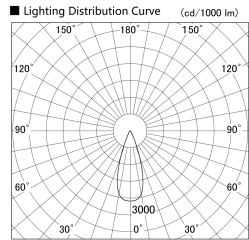

Item no. SD359-2535W9040

Series Name: Lens type Cylinder
Tracklight (SD359)

Installation	Track mount
Type	Lens type Cylinder Tracklight (SD359)
Fixture wattage	24.3W
Beam angle	36deg
Color Temp.	4000K
CRI	Ra>90
Luminous	2284 lm
Body	Die-cast aluminum alloy
Body finish	White
Trim finish	White
Reflector finish	N/A
IP Rate	IP20
Light source	COB module
Input Voltage	AC220~240V
Dimming Type	Non-Dimmable
Certificate	CE,CCC
Cut Hole	N/A