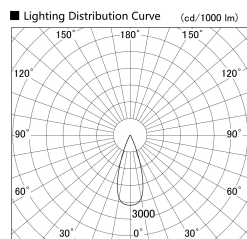

Item no. SD359-2535W9040

Series Name: Lens type Cylinder
Tracklight (SD359)

Installation	Track mount
Type	
Fixture wattage	24.3W
Beam angle	36deg
Color Temp.	4000K
CRI	Ra>90
Luminous	2284 lm
Body	Die-cast aluminum alloy
Body finish	White
Trim finish	White
Reflector finish	N/A
IP Rate	IP20
Light source	COB module
Input Voltage	AC220~240V
Dimming Type	Non-Dimmable
Certificate	CE,CCC
Cut Hole	N/A