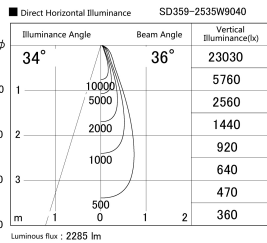

Item no. SD359-2535W9040

Series Name: Lens type Cylinder
Tracklight (SD359)

Installation	Track mount
Type	Lens type Cylinder Tracklight (SD359)
Fixture wattage	24.3W
Beam angle	36deg
Color Temp.	4000K
CRI	Ra>90
Luminous	2284 lm
Body	Die-cast aluminum alloy
Body finish	White
Trim finish	White
Reflector finish	N/A
IP Rate	IP20
Light source	COB module
Input Voltage	AC220~240V
Dimming Type	Non-Dimmable
Certificate	CE,CCC
Cut Hole	N/A