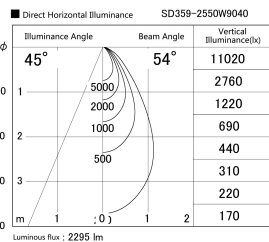

Item no. SD359-2550W9040

Series Name: Lens type Cylinder  
Tracklight (SD359)

Installation	Track mount
Type	
Fixture wattage	24.3W
Beam angle	54deg
Color Temp.	4000K
CRI	Ra>90
Luminous	2293 lm
Body	Die-cast aluminum alloy
Body finish	White
Trim finish	White
Reflector finish	N/A
IP Rate	IP20
Light source	COB module
Input Voltage	AC220~240V
Dimming Type	Non-Dimmable
Certificate	CE,CCC
Cut Hole	N/A