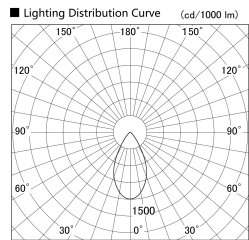

Item no. SD359-2550W9040

Series Name: Lens type Cylinder  
Tracklight (SD359)

Installation	Track mount
Type	
Fixture wattage	24.3W
Beam angle	54deg
Color Temp.	4000K
CRI	Ra>90
Luminous	2293 lm
Body	Die-cast aluminum alloy
Body finish	White
Trim finish	White
Reflector finish	N/A
IP Rate	IP20
Light source	COB module
Input Voltage	AC220~240V
Dimming Type	Non-Dimmable
Certificate	CE,CCC
Cut Hole	N/A