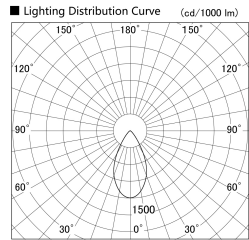

Item no. SD359-2550W9040

Series Name: Lens type Cylinder
Tracklight (SD359)

Installation	Track mount
Type	Lens type Cylinder Tracklight (SD359)
Fixture wattage	24.3W
Beam angle	54deg
Color Temp.	4000K
CRI	Ra>90
Luminous	2293 lm
Body	Die-cast aluminum alloy
Body finish	White
Trim finish	White
Reflector finish	N/A
IP Rate	IP20
Light source	COB module
Input Voltage	AC220~240V
Dimming Type	Non-Dimmable
Certificate	CE,CCC
Cut Hole	N/A