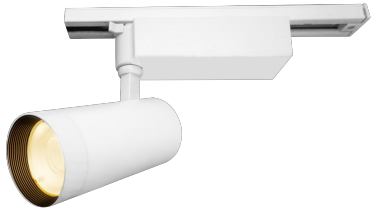

Item no. SD359-2550W9040

Series Name: Lens type Cylinder  
Tracklight (SD359)

Installation	Track mount
Type	
Fixture wattage	24.3W
Beam angle	54deg
Color Temp.	4000K
CRI	Ra>90
Luminous	2293 lm
Body	Die-cast aluminum alloy
Body finish	White
Trim finish	White
Reflector finish	N/A
IP Rate	IP20
Light source	COB module
Input Voltage	AC220~240V
Dimming Type	Non-Dimmable
Certificate	CE,CCC
Cut Hole	N/A