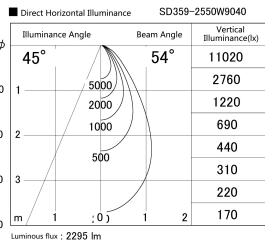

Item no. SD359-2550W9040

Series Name: Lens type Cylinder
Tracklight (SD359)

Installation	Track mount
Type	Lens type Cylinder Tracklight (SD359)
Fixture wattage	24.3W
Beam angle	54deg
Color Temp.	4000K
CRI	Ra>90
Luminous	2293 lm
Body	Die-cast aluminum alloy
Body finish	White
Trim finish	White
Reflector finish	N/A
IP Rate	IP20
Light source	COB module
Input Voltage	AC220~240V
Dimming Type	Non-Dimmable
Certificate	CE,CCC
Cut Hole	N/A