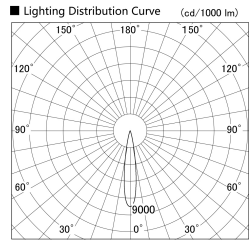

Item no. SD359-2115W9040

Series Name: Lens type Cylinder  
Tracklight (SD359)

Installation	Track mount
Type	Lens type Cylinder Tracklight (SD359)
Fixture wattage	21W
Beam angle	17deg
Color Temp.	4000K
CRI	Ra>90
Luminous	1900 lm
Body	Die-cast aluminum alloy
Body finish	White
Trim finish	White
Reflector finish	N/A
IP Rate	IP20
Light source	COB module
Input Voltage	AC220~240V
Dimming Type	Non-Dimmable
Certificate	CE,CCC
Cut Hole	N/A