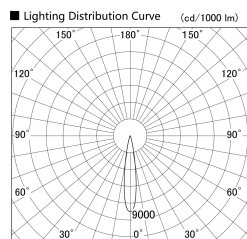

Item no. SD359-2115W9040

Series Name: Lens type Cylinder
Tracklight (SD359)

Installation	Track mount
Type	Lens type Cylinder Tracklight (SD359)
Fixture wattage	21W
Beam angle	17deg
Color Temp.	4000K
CRI	Ra>90
Luminous	1900 lm
Body	Die-cast aluminum alloy
Body finish	White
Trim finish	White
Reflector finish	N/A
IP Rate	IP20
Light source	COB module
Input Voltage	AC220~240V
Dimming Type	Non-Dimmable
Certificate	CE,CCC
Cut Hole	N/A