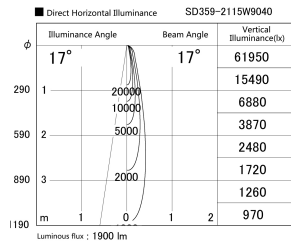

Item no. SD359-2115W9040

Series Name: Lens type Cylinder  
Tracklight (SD359)

Installation	Track mount
Type	Lens type Cylinder Tracklight (SD359)
Fixture wattage	21W
Beam angle	17deg
Color Temp.	4000K
CRI	Ra>90
Luminous	1900 lm
Body	Die-cast aluminum alloy
Body finish	White
Trim finish	White
Reflector finish	N/A
IP Rate	IP20
Light source	COB module
Input Voltage	AC220~240V
Dimming Type	Non-Dimmable
Certificate	CE,CCC
Cut Hole	N/A