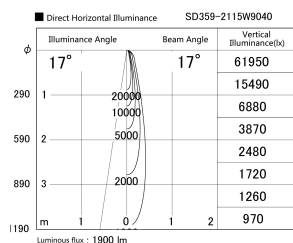

Item no. SD359-2115W9040

Series Name: Lens type Cylinder
Tracklight (SD359)

Installation	Track mount
Type	
Fixture wattage	21W
Beam angle	17deg
Color Temp.	4000K
CRI	Ra>90
Luminous	1900 lm
Body	Die-cast aluminum alloy
Body finish	White
Trim finish	White
Reflector finish	N/A
IP Rate	IP20
Light source	COB module
Input Voltage	AC220~240V
Dimming Type	Non-Dimmable
Certificate	CE,CCC
Cut Hole	N/A