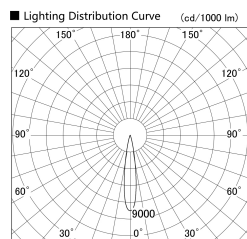

Item no. SD359-2115W9040

Series Name: Lens type Cylinder
Tracklight (SD359)

Installation	Track mount
Type	
Fixture wattage	21W
Beam angle	17deg
Color Temp.	4000K
CRI	Ra>90
Luminous	1900 lm
Body	Die-cast aluminum alloy
Body finish	White
Trim finish	White
Reflector finish	N/A
IP Rate	IP20
Light source	COB module
Input Voltage	AC220~240V
Dimming Type	Non-Dimmable
Certificate	CE,CCC
Cut Hole	N/A