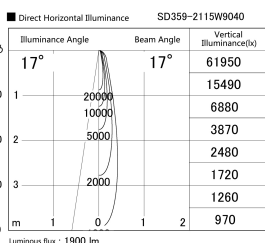

Item no. SD359-2115W9040

Series Name: Lens type Cylinder
Tracklight (SD359)

Installation	Track mount
Type	Lens type Cylinder Tracklight (SD359)
Fixture wattage	21W
Beam angle	17deg
Color Temp.	4000K
CRI	Ra>90
Luminous	1900 lm
Body	Die-cast aluminum alloy
Body finish	White
Trim finish	White
Reflector finish	N/A
IP Rate	IP20
Light source	COB module
Input Voltage	AC220~240V
Dimming Type	Non-Dimmable
Certificate	CE,CCC
Cut Hole	N/A