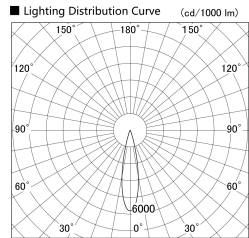

Item no. SD359-2120W9040

Series Name: Lens type Cylinder
Tracklight (SD359)

Installation	Track mount
Type	
Fixture wattage	21W
Beam angle	22deg
Color Temp.	4000K
CRI	Ra>90
Luminous	1955 lm
Body	Die-cast aluminum alloy
Body finish	White
Trim finish	White
Reflector finish	N/A
IP Rate	IP20
Light source	COB module
Input Voltage	AC220~240V
Dimming Type	Non-Dimmable
Certificate	CE,CCC
Cut Hole	N/A