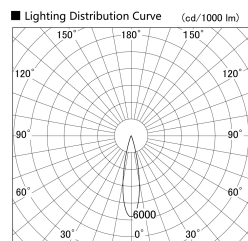

Item no. SD359-2120W9040

Series Name: Lens type Cylinder
Tracklight (SD359)

Installation	Track mount
Type	Lens type Cylinder Tracklight (SD359)
Fixture wattage	21W
Beam angle	22deg
Color Temp.	4000K
CRI	Ra>90
Luminous	1955 lm
Body	Die-cast aluminum alloy
Body finish	White
Trim finish	White
Reflector finish	N/A
IP Rate	IP20
Light source	COB module
Input Voltage	AC220~240V
Dimming Type	Non-Dimmable
Certificate	CE,CCC
Cut Hole	N/A