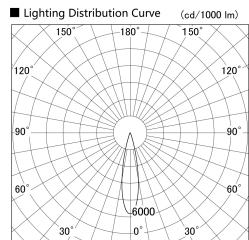

Item no. SD359-2120W9040

Series Name: Lens type Cylinder
Tracklight (SD359)

Installation	Track mount
Type	Lens type Cylinder Tracklight (SD359)
Fixture wattage	21W
Beam angle	22deg
Color Temp.	4000K
CRI	Ra>90
Luminous	1955 lm
Body	Die-cast aluminum alloy
Body finish	White
Trim finish	White
Reflector finish	N/A
IP Rate	IP20
Light source	COB module
Input Voltage	AC220~240V
Dimming Type	Non-Dimmable
Certificate	CE,CCC
Cut Hole	N/A