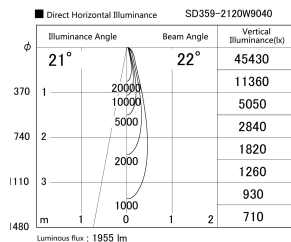

Item no. SD359-2120W9040

Series Name: Lens type Cylinder
Tracklight (SD359)

Installation	Track mount
Type	Lens type Cylinder Tracklight (SD359)
Fixture wattage	21W
Beam angle	22deg
Color Temp.	4000K
CRI	Ra>90
Luminous	1955 lm
Body	Die-cast aluminum alloy
Body finish	White
Trim finish	White
Reflector finish	N/A
IP Rate	IP20
Light source	COB module
Input Voltage	AC220~240V
Dimming Type	Non-Dimmable
Certificate	CE,CCC
Cut Hole	N/A