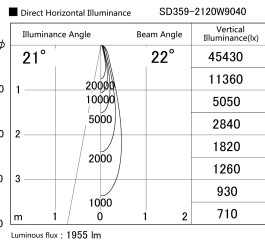

Item no. SD359-2120W9040

Series Name: Lens type Cylinder
Tracklight (SD359)

Installation	Track mount
Type	
Fixture wattage	21W
Beam angle	22deg
Color Temp.	4000K
CRI	Ra>90
Luminous	1955 lm
Body	Die-cast aluminum alloy
Body finish	White
Trim finish	White
Reflector finish	N/A
IP Rate	IP20
Light source	COB module
Input Voltage	AC220~240V
Dimming Type	Non-Dimmable
Certificate	CE,CCC
Cut Hole	N/A