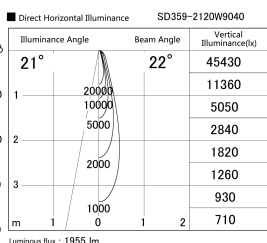

Item no. SD359-2120W9040

Series Name: Lens type Cylinder
Tracklight (SD359)

Installation	Track mount
Type	Lens type Cylinder Tracklight (SD359)
Fixture wattage	21W
Beam angle	22deg
Color Temp.	4000K
CRI	Ra>90
Luminous	1955 lm
Body	Die-cast aluminum alloy
Body finish	White
Trim finish	White
Reflector finish	N/A
IP Rate	IP20
Light source	COB module
Input Voltage	AC220~240V
Dimming Type	Non-Dimmable
Certificate	CE,CCC
Cut Hole	N/A