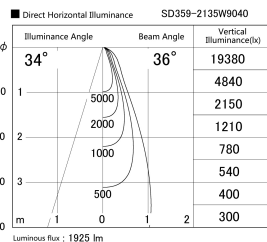

Item no. SD359-2135W9040

Series Name: Lens type Cylinder  
Tracklight (SD359)

Installation	Track mount
Type	Lens type Cylinder Tracklight (SD359)
Fixture wattage	21W
Beam angle	36deg
Color Temp.	4000K
CRI	Ra>90
Luminous	1924 lm
Body	Die-cast aluminum alloy
Body finish	White
Trim finish	White
Reflector finish	N/A
IP Rate	IP20
Light source	COB module
Input Voltage	AC220~240V
Dimming Type	Non-Dimmable
Certificate	CE,CCC
Cut Hole	N/A