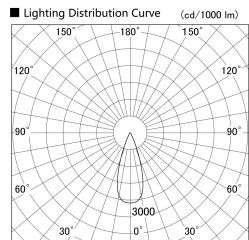

Item no. SD359-2135W9040

Series Name: Lens type Cylinder  
Tracklight (SD359)

Installation	Track mount
Type	Lens type Cylinder Tracklight (SD359)
Fixture wattage	21W
Beam angle	36deg
Color Temp.	4000K
CRI	Ra>90
Luminous	1924 lm
Body	Die-cast aluminum alloy
Body finish	White
Trim finish	White
Reflector finish	N/A
IP Rate	IP20
Light source	COB module
Input Voltage	AC220~240V
Dimming Type	Non-Dimmable
Certificate	CE,CCC
Cut Hole	N/A