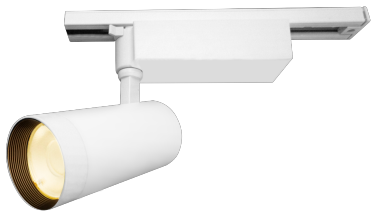

Item no. SD359-2135W9040

Series Name: Lens type Cylinder
Tracklight (SD359)

Installation	Track mount
Type	
Fixture wattage	21W
Beam angle	36deg
Color Temp.	4000K
CRI	Ra>90
Luminous	1924 lm
Body	Die-cast aluminum alloy
Body finish	White
Trim finish	White
Reflector finish	N/A
IP Rate	IP20
Light source	COB module
Input Voltage	AC220~240V
Dimming Type	Non-Dimmable
Certificate	CE,CCC
Cut Hole	N/A