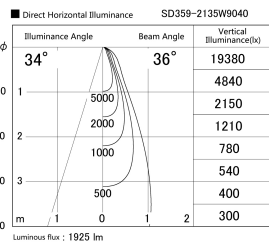

Item no. SD359-2135W9040

Series Name: Lens type Cylinder
Tracklight (SD359)

Installation	Track mount
Type	
Fixture wattage	21W
Beam angle	36deg
Color Temp.	4000K
CRI	Ra>90
Luminous	1924 lm
Body	Die-cast aluminum alloy
Body finish	White
Trim finish	White
Reflector finish	N/A
IP Rate	IP20
Light source	COB module
Input Voltage	AC220~240V
Dimming Type	Non-Dimmable
Certificate	CE,CCC
Cut Hole	N/A