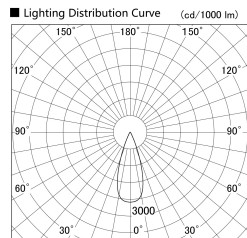

Item no. SD359-2135W9040

Series Name: Lens type Cylinder
Tracklight (SD359)

Installation	Track mount
Type	
Fixture wattage	21W
Beam angle	36deg
Color Temp.	4000K
CRI	Ra>90
Luminous	1924 lm
Body	Die-cast aluminum alloy
Body finish	White
Trim finish	White
Reflector finish	N/A
IP Rate	IP20
Light source	COB module
Input Voltage	AC220~240V
Dimming Type	Non-Dimmable
Certificate	CE,CCC
Cut Hole	N/A