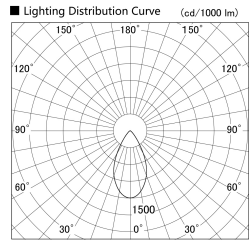

Item no. SD359-2150W9040

Series Name: Lens type Cylinder
Tracklight (SD359)

Installation	Track mount
Type	Lens type Cylinder Tracklight (SD359)
Fixture wattage	21W
Beam angle	54deg
Color Temp.	4000K
CRI	Ra>90
Luminous	1937 lm
Body	Die-cast aluminum alloy
Body finish	White
Trim finish	White
Reflector finish	N/A
IP Rate	IP20
Light source	COB module
Input Voltage	AC220~240V
Dimming Type	Non-Dimmable
Certificate	CE,CCC
Cut Hole	N/A