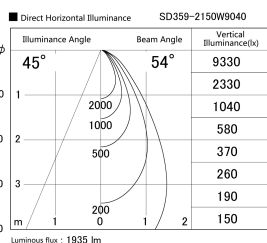

Item no. SD359-2150W9040

Series Name: Lens type Cylinder
Tracklight (SD359)

Installation	Track mount
Type	
Fixture wattage	21W
Beam angle	54deg
Color Temp.	4000K
CRI	Ra>90
Luminous	1937 lm
Body	Die-cast aluminum alloy
Body finish	White
Trim finish	White
Reflector finish	N/A
IP Rate	IP20
Light source	COB module
Input Voltage	AC220~240V
Dimming Type	Non-Dimmable
Certificate	CE,CCC
Cut Hole	N/A