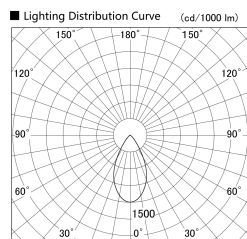

Item no. SD359-2150W9040

Series Name: Lens type Cylinder
Tracklight (SD359)

Installation	Track mount
Type	
Fixture wattage	21W
Beam angle	54deg
Color Temp.	4000K
CRI	Ra>90
Luminous	1937 lm
Body	Die-cast aluminum alloy
Body finish	White
Trim finish	White
Reflector finish	N/A
IP Rate	IP20
Light source	COB module
Input Voltage	AC220~240V
Dimming Type	Non-Dimmable
Certificate	CE,CCC
Cut Hole	N/A