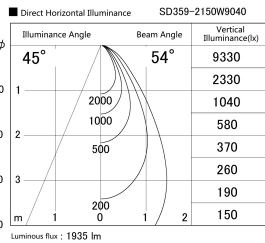

Item no. SD359-2150W9040

Series Name: Lens type Cylinder
Tracklight (SD359)

Installation	Track mount
Type	Lens type Cylinder Tracklight (SD359)
Fixture wattage	21W
Beam angle	54deg
Color Temp.	4000K
CRI	Ra>90
Luminous	1937 lm
Body	Die-cast aluminum alloy
Body finish	White
Trim finish	White
Reflector finish	N/A
IP Rate	IP20
Light source	COB module
Input Voltage	AC220~240V
Dimming Type	Non-Dimmable
Certificate	CE,CCC
Cut Hole	N/A