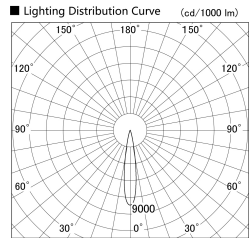

Item no. SD359-1415W9040

Series Name: Lens type Cylinder
Tracklight (SD359)

Installation	Track mount
Type	
Fixture wattage	14W
Beam angle	17deg
Color Temp.	4000K
CRI	Ra>90
Luminous	1365 lm
Body	Die-cast aluminum alloy
Body finish	White
Trim finish	White
Reflector finish	N/A
IP Rate	IP20
Light source	COB module
Input Voltage	AC220~240V
Dimming Type	Non-Dimmable
Certificate	CE,CCC
Cut Hole	N/A