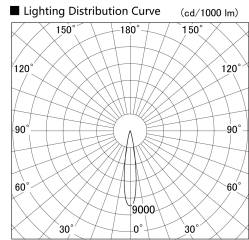

Item no. SD359-1415W9040

Series Name: Lens type Cylinder
Tracklight (SD359)

Installation	Track mount
Type	Lens type Cylinder Tracklight (SD359)
Fixture wattage	14W
Beam angle	17deg
Color Temp.	4000K
CRI	Ra>90
Luminous	1365 lm
Body	Die-cast aluminum alloy
Body finish	White
Trim finish	White
Reflector finish	N/A
IP Rate	IP20
Light source	COB module
Input Voltage	AC220~240V
Dimming Type	Non-Dimmable
Certificate	CE,CCC
Cut Hole	N/A