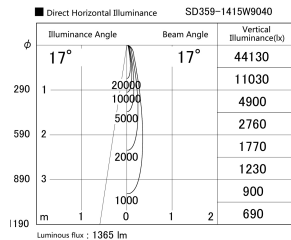

Item no. SD359-1415W9040

Series Name: Lens type Cylinder
Tracklight (SD359)

Installation	Track mount
Type	
Fixture wattage	14W
Beam angle	17deg
Color Temp.	4000K
CRI	Ra>90
Luminous	1365 lm
Body	Die-cast aluminum alloy
Body finish	White
Trim finish	White
Reflector finish	N/A
IP Rate	IP20
Light source	COB module
Input Voltage	AC220~240V
Dimming Type	Non-Dimmable
Certificate	CE,CCC
Cut Hole	N/A