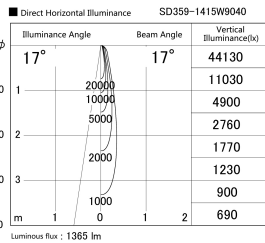

Item no. SD359-1415W9040

Series Name: Lens type Cylinder
Tracklight (SD359)

Installation	Track mount
Type	Lens type Cylinder Tracklight (SD359)
Fixture wattage	14W
Beam angle	17deg
Color Temp.	4000K
CRI	Ra>90
Luminous	1365 lm
Body	Die-cast aluminum alloy
Body finish	White
Trim finish	White
Reflector finish	N/A
IP Rate	IP20
Light source	COB module
Input Voltage	AC220~240V
Dimming Type	Non-Dimmable
Certificate	CE,CCC
Cut Hole	N/A