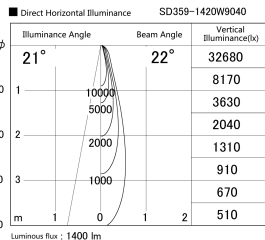

Item no. SD359-1420W9040

Series Name: Lens type Cylinder
Tracklight (SD359)

Installation	Track mount
Type	Lens type Cylinder Tracklight (SD359)
Fixture wattage	14W
Beam angle	22deg
Color Temp.	4000K
CRI	Ra>90
Luminous	1401 lm
Body	Die-cast aluminum alloy
Body finish	White
Trim finish	White
Reflector finish	N/A
IP Rate	IP20
Light source	COB module
Input Voltage	AC220~240V
Dimming Type	Non-Dimmable
Certificate	CE,CCC
Cut Hole	N/A