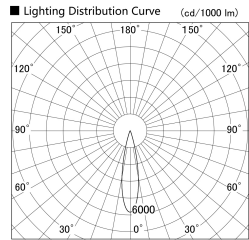

Item no. SD359-1420W9040

Series Name: Lens type Cylinder
Tracklight (SD359)

Installation	Track mount
Type	Lens type Cylinder Tracklight (SD359)
Fixture wattage	14W
Beam angle	22deg
Color Temp.	4000K
CRI	Ra>90
Luminous	1401 lm
Body	Die-cast aluminum alloy
Body finish	White
Trim finish	White
Reflector finish	N/A
IP Rate	IP20
Light source	COB module
Input Voltage	AC220~240V
Dimming Type	Non-Dimmable
Certificate	CE,CCC
Cut Hole	N/A