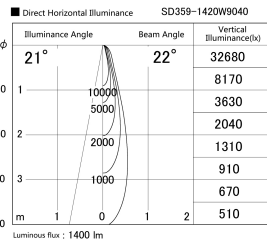

Item no. SD359-1420W9040

Series Name: Lens type Cylinder
Tracklight (SD359)

Installation	Track mount
Type	
Fixture wattage	14W
Beam angle	22deg
Color Temp.	4000K
CRI	Ra>90
Luminous	1401 lm
Body	Die-cast aluminum alloy
Body finish	White
Trim finish	White
Reflector finish	N/A
IP Rate	IP20
Light source	COB module
Input Voltage	AC220~240V
Dimming Type	Non-Dimmable
Certificate	CE,CCC
Cut Hole	N/A