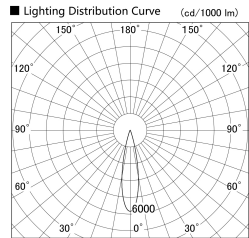

Item no. SD359-1420W9040

Series Name: Lens type Cylinder
Tracklight (SD359)

Installation	Track mount
Type	
Fixture wattage	14W
Beam angle	22deg
Color Temp.	4000K
CRI	Ra>90
Luminous	1401 lm
Body	Die-cast aluminum alloy
Body finish	White
Trim finish	White
Reflector finish	N/A
IP Rate	IP20
Light source	COB module
Input Voltage	AC220~240V
Dimming Type	Non-Dimmable
Certificate	CE,CCC
Cut Hole	N/A