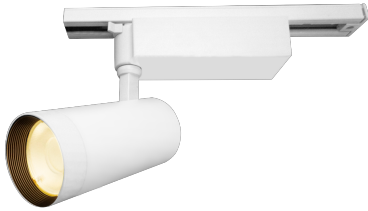

Item no. SD359-1420W9040

Series Name: Lens type Cylinder
Tracklight (SD359)

Installation	Track mount
Type	
Fixture wattage	14W
Beam angle	22deg
Color Temp.	4000K
CRI	Ra>90
Luminous	1401 lm
Body	Die-cast aluminum alloy
Body finish	White
Trim finish	White
Reflector finish	N/A
IP Rate	IP20
Light source	COB module
Input Voltage	AC220~240V
Dimming Type	Non-Dimmable
Certificate	CE,CCC
Cut Hole	N/A