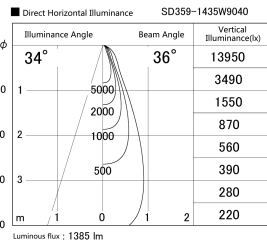

Item no. SD359-1435W9040

Series Name: Lens type Cylinder
Tracklight (SD359)

Installation	Track mount
Type	Lens type Cylinder Tracklight (SD359)
Fixture wattage	14W
Beam angle	36deg
Color Temp.	4000K
CRI	Ra>90
Luminous	1383 lm
Body	Die-cast aluminum alloy
Body finish	White
Trim finish	White
Reflector finish	N/A
IP Rate	IP20
Light source	COB module
Input Voltage	AC220~240V
Dimming Type	Non-Dimmable
Certificate	CE,CCC
Cut Hole	N/A