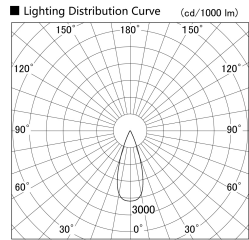

Item no. SD359-1435W9040

Series Name: Lens type Cylinder
Tracklight (SD359)

Installation	Track mount
Type	Lens type Cylinder Tracklight (SD359)
Fixture wattage	14W
Beam angle	36deg
Color Temp.	4000K
CRI	Ra>90
Luminous	1383 lm
Body	Die-cast aluminum alloy
Body finish	White
Trim finish	White
Reflector finish	N/A
IP Rate	IP20
Light source	COB module
Input Voltage	AC220~240V
Dimming Type	Non-Dimmable
Certificate	CE,CCC
Cut Hole	N/A