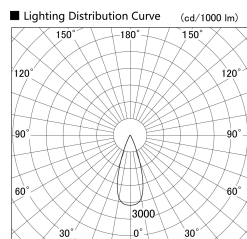

Item no. SD359-1435W9040

Series Name: Lens type Cylinder  
Tracklight (SD359)

|                  |                         |
|------------------|-------------------------|
| Installation     | Track mount             |
| Type             |                         |
| Fixture wattage  | 14W                     |
| Beam angle       | 36deg                   |
| Color Temp.      | 4000K                   |
| CRI              | Ra>90                   |
| Luminous         | 1383 lm                 |
| Body             | Die-cast aluminum alloy |
| Body finish      | White                   |
| Trim finish      | White                   |
| Reflector finish | N/A                     |
| IP Rate          | IP20                    |
| Light source     | COB module              |
| Input Voltage    | AC220~240V              |
| Dimming Type     | Non-Dimmable            |
| Certificate      | CE,CCC                  |
| Cut Hole         | N/A                     |