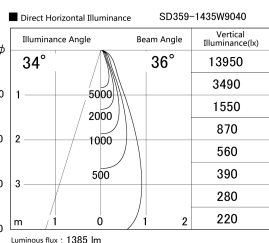

Item no. SD359-1435W9040

Series Name: Lens type Cylinder  
Tracklight (SD359)

|                  |                         |
|------------------|-------------------------|
| Installation     | Track mount             |
| Type             |                         |
| Fixture wattage  | 14W                     |
| Beam angle       | 36deg                   |
| Color Temp.      | 4000K                   |
| CRI              | Ra>90                   |
| Luminous         | 1383 lm                 |
| Body             | Die-cast aluminum alloy |
| Body finish      | White                   |
| Trim finish      | White                   |
| Reflector finish | N/A                     |
| IP Rate          | IP20                    |
| Light source     | COB module              |
| Input Voltage    | AC220~240V              |
| Dimming Type     | Non-Dimmable            |
| Certificate      | CE,CCC                  |
| Cut Hole         | N/A                     |