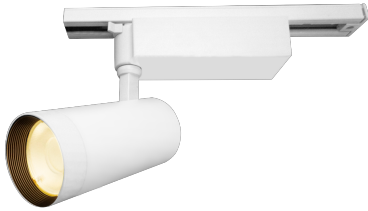

Item no. SD359-1450W9040

Series Name: Lens type Cylinder
Tracklight (SD359)

Installation	Track mount
Type	
Fixture wattage	14W
Beam angle	54deg
Color Temp.	4000K
CRI	Ra>90
Luminous	1391 lm
Body	Die-cast aluminum alloy
Body finish	White
Trim finish	White
Reflector finish	N/A
IP Rate	IP20
Light source	COB module
Input Voltage	AC220~240V
Dimming Type	Non-Dimmable
Certificate	CE,CCC
Cut Hole	N/A