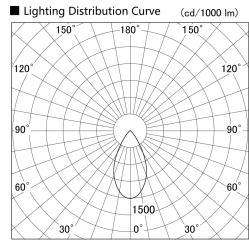

Item no. SD359-1450W9040

Series Name: Lens type Cylinder
Tracklight (SD359)

Installation	Track mount
Type	Lens type Cylinder Tracklight (SD359)
Fixture wattage	14W
Beam angle	54deg
Color Temp.	4000K
CRI	Ra>90
Luminous	1391 lm
Body	Die-cast aluminum alloy
Body finish	White
Trim finish	White
Reflector finish	N/A
IP Rate	IP20
Light source	COB module
Input Voltage	AC220~240V
Dimming Type	Non-Dimmable
Certificate	CE,CCC
Cut Hole	N/A