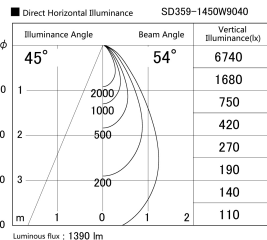

Item no. SD359-1450W9040

Series Name: Lens type Cylinder
Tracklight (SD359)

Installation	Track mount
Type	Lens type Cylinder Tracklight (SD359)
Fixture wattage	14W
Beam angle	54deg
Color Temp.	4000K
CRI	Ra>90
Luminous	1391 lm
Body	Die-cast aluminum alloy
Body finish	White
Trim finish	White
Reflector finish	N/A
IP Rate	IP20
Light source	COB module
Input Voltage	AC220~240V
Dimming Type	Non-Dimmable
Certificate	CE,CCC
Cut Hole	N/A