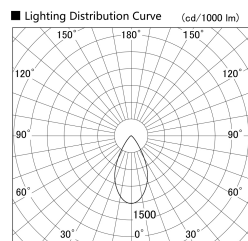

Item no. SD359-1450W9040

Series Name: Lens type Cylinder  
Tracklight (SD359)

Installation	Track mount
Type	Lens type Cylinder Tracklight (SD359)
Fixture wattage	14W
Beam angle	54deg
Color Temp.	4000K
CRI	Ra>90
Luminous	1391 lm
Body	Die-cast aluminum alloy
Body finish	White
Trim finish	White
Reflector finish	N/A
IP Rate	IP20
Light source	COB module
Input Voltage	AC220~240V
Dimming Type	Non-Dimmable
Certificate	CE,CCC
Cut Hole	N/A