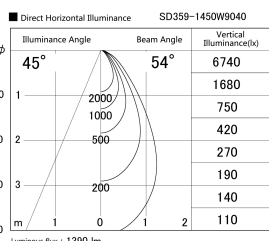

Item no. SD359-1450W9040

Series Name: Lens type Cylinder  
Tracklight (SD359)

Installation	Track mount
Type	Lens type Cylinder Tracklight (SD359)
Fixture wattage	14W
Beam angle	54deg
Color Temp.	4000K
CRI	Ra>90
Luminous	1391 lm
Body	Die-cast aluminum alloy
Body finish	White
Trim finish	White
Reflector finish	N/A
IP Rate	IP20
Light source	COB module
Input Voltage	AC220~240V
Dimming Type	Non-Dimmable
Certificate	CE,CCC
Cut Hole	N/A