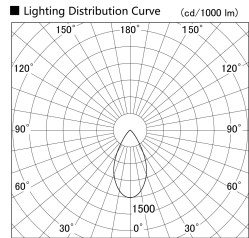

Item no. SD359-1450W9040

Series Name: Lens type Cylinder
Tracklight (SD359)

Installation	Track mount
Type	
Fixture wattage	14W
Beam angle	54deg
Color Temp.	4000K
CRI	Ra>90
Luminous	1391 lm
Body	Die-cast aluminum alloy
Body finish	White
Trim finish	White
Reflector finish	N/A
IP Rate	IP20
Light source	COB module
Input Voltage	AC220~240V
Dimming Type	Non-Dimmable
Certificate	CE,CCC
Cut Hole	N/A