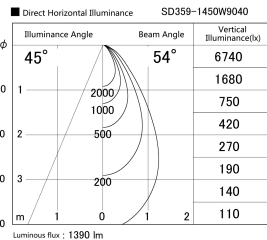

Item no. SD359-1450W9040

Series Name: Lens type Cylinder
Tracklight (SD359)

Installation	Track mount
Type	
Fixture wattage	14W
Beam angle	54deg
Color Temp.	4000K
CRI	Ra>90
Luminous	1391 lm
Body	Die-cast aluminum alloy
Body finish	White
Trim finish	White
Reflector finish	N/A
IP Rate	IP20
Light source	COB module
Input Voltage	AC220~240V
Dimming Type	Non-Dimmable
Certificate	CE,CCC
Cut Hole	N/A