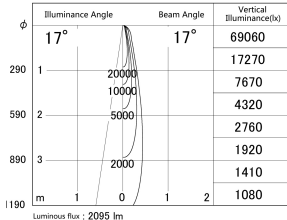

Item no. SD359-2515B9027

Series Name: Lens type Cylinder
Tracklight (SD359)

■ Lighting Distribution Curve (cd/1000 lm)

■ Direct Horizontal Illuminance SD359-2515B9027

Installation	Track mount
Type	
Fixture wattage	24.3W
Beam angle	17deg
Color Temp.	2700K
CRI	Ra>90
Luminous	2095 lm
Body	Die-cast aluminum alloy
Body finish	Black
Trim finish	Black
Reflector finish	N/A
IP Rate	IP20
Light source	COB module
Input Voltage	AC220~240V
Dimming Type	Non-Dimmable
Certificate	CE,CCC
Cut Hole	N/A