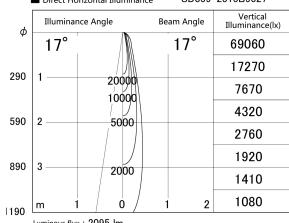

Item no. SD359-2515B9027

Series Name: Lens type Cylinder
Tracklight (SD359)

■ Lighting Distribution Curve (cd/1000 lm)

Installation	Track mount
Type	Lens type Cylinder Tracklight (SD359)
Fixture wattage	24.3W
Beam angle	17deg
Color Temp.	2700K
CRI	Ra>90
Luminous	2095 lm
Body	Die-cast aluminum alloy
Body finish	Black
Trim finish	Black
Reflector finish	N/A
IP Rate	IP20
Light source	COB module
Input Voltage	AC220~240V
Dimming Type	Non-Dimmable
Certificate	CE,CCC
Cut Hole	N/A