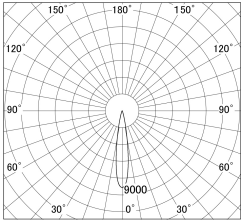

Item no. SD359-2515B9027

Series Name: Lens type Cylinder
Tracklight (SD359)

■ Lighting Distribution Curve (cd/1000 lm)

■ Direct Horizontal Illuminance SD359-2515B9027

Installation	Track mount
Type	
Fixture wattage	24.3W
Beam angle	17deg
Color Temp.	2700K
CRI	Ra>90
Luminous	2095 lm
Body	Die-cast aluminum alloy
Body finish	Black
Trim finish	Black
Reflector finish	N/A
IP Rate	IP20
Light source	COB module
Input Voltage	AC220~240V
Dimming Type	Non-Dimmable
Certificate	CE,CCC
Cut Hole	N/A