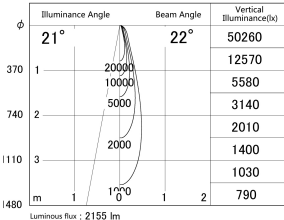

Item no. SD359-2520B9027

Series Name: Lens type Cylinder
Tracklight (SD359)

■ Lighting Distribution Curve (cd/1000 lm)

■ Direct Horizontal Illuminance SD359-2520B9027

Installation	Track mount
Type	Lens type Cylinder Tracklight (SD359)
Fixture wattage	24.3W
Beam angle	22deg
Color Temp.	2700K
CRI	Ra>90
Luminous	2156 lm
Body	Die-cast aluminum alloy
Body finish	Black
Trim finish	Black
Reflector finish	N/A
IP Rate	IP20
Light source	COB module
Input Voltage	AC220~240V
Dimming Type	Non-Dimmable
Certificate	CE,CCC
Cut Hole	N/A