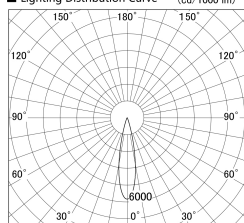

■ Lighting Distribution Curve (cd/1000 lm)