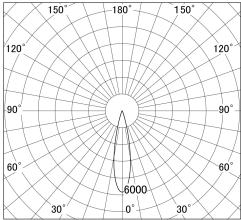

Item no. SD359-2520B9027

Series Name: Lens type Cylinder
Tracklight (SD359)

■ Lighting Distribution Curve (cd/1000 lm)

■ Direct Horizontal Illuminance SD359-2520B9027

Installation	Track mount
Type	Lens type Cylinder Tracklight (SD359)
Fixture wattage	24.3W
Beam angle	22deg
Color Temp.	2700K
CRI	Ra>90
Luminous	2156 lm
Body	Die-cast aluminum alloy
Body finish	Black
Trim finish	Black
Reflector finish	N/A
IP Rate	IP20
Light source	COB module
Input Voltage	AC220~240V
Dimming Type	Non-Dimmable
Certificate	CE,CCC
Cut Hole	N/A