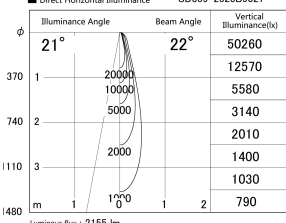

Item no. SD359-2520B9027

Series Name: Lens type Cylinder
Tracklight (SD359)

■ Lighting Distribution Curve (cd/1000 lm)

Installation	Track mount
Type	
Fixture wattage	24.3W
Beam angle	22deg
Color Temp.	2700K
CRI	Ra>90
Luminous	2156 lm
Body	Die-cast aluminum alloy
Body finish	Black
Trim finish	Black
Reflector finish	N/A
IP Rate	IP20
Light source	COB module
Input Voltage	AC220~240V
Dimming Type	Non-Dimmable
Certificate	CE,CCC
Cut Hole	N/A